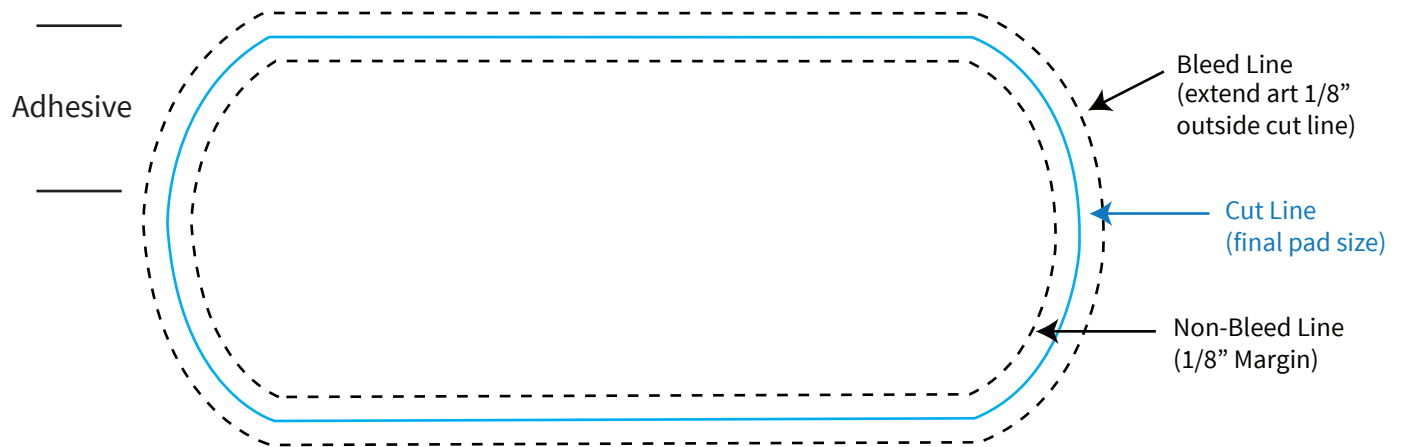

Imprint Area: [see below](#)
Trim Size: 4.75" x 2" approx

PHANTOM IMPRINT: 5-10% tints work best in most situations. Text may become illegible when printed as a phantom.