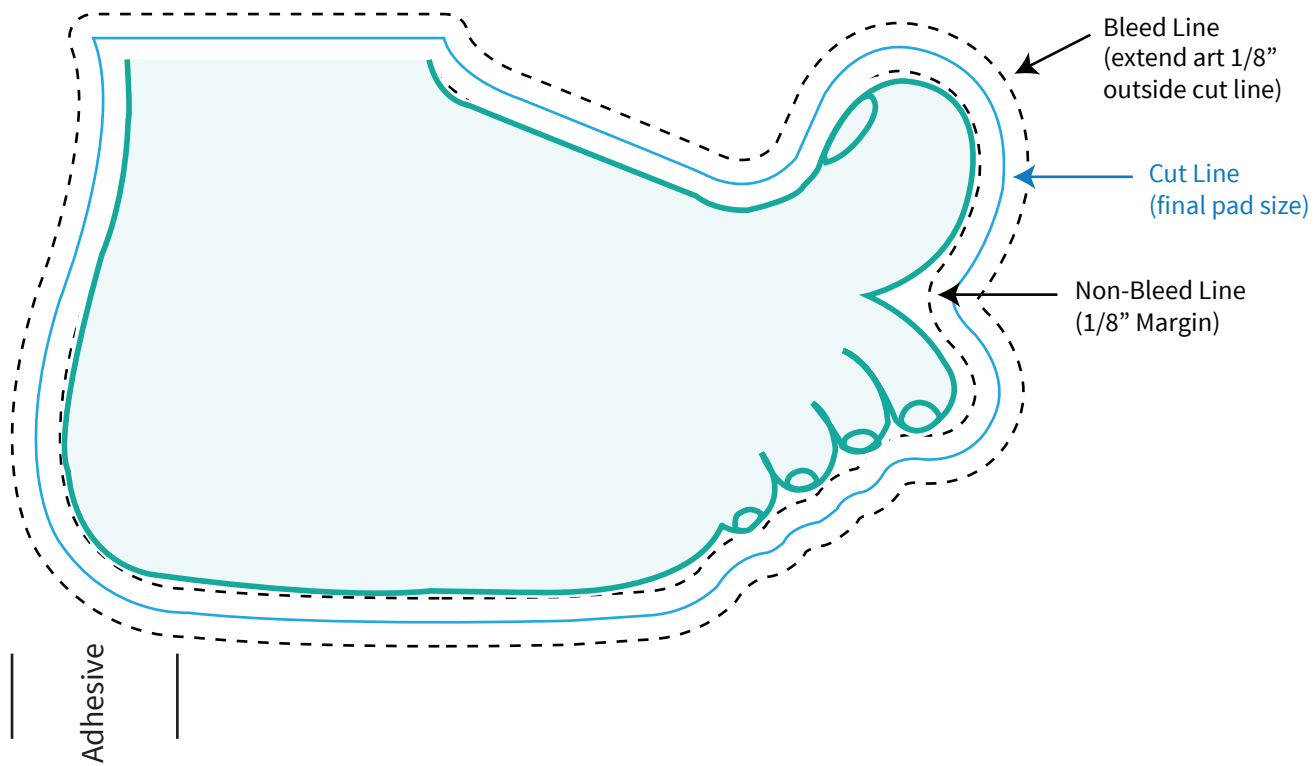

Imprint Area: **see below**  
Trim Size: 5" x 3" approx

**PHANTOM IMPRINT:** 5-10% tints work best in most situations. Text may become illegible when printed as a phantom.