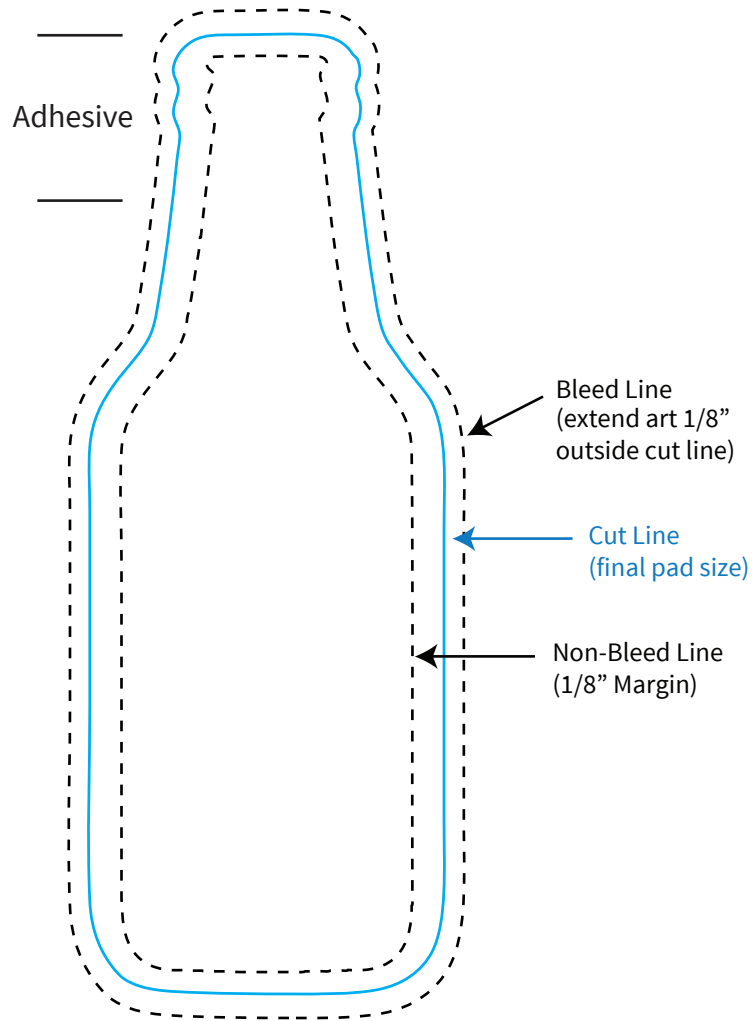

Imprint Area: 1.52" x 4.773"
Trim Size: 1.854" x 5"

PHANTOM IMPRINT: 5-10% tints work best in most situations. Text may become illegible when printed as a phantom.