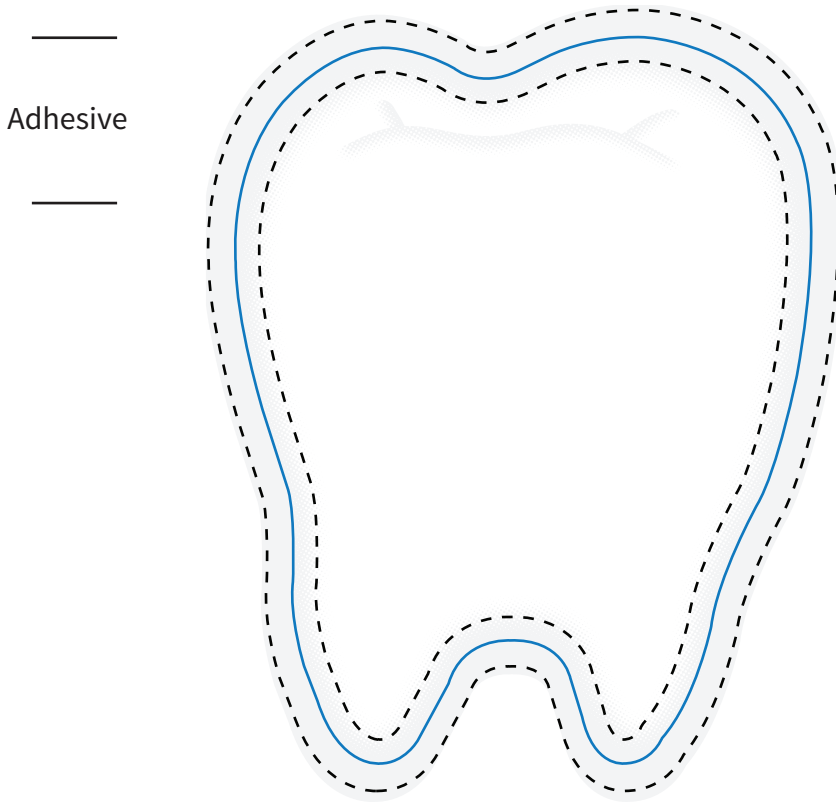

Imprint Area: **see below**
Trim Size: 3" x 3.75" approx

BLEED