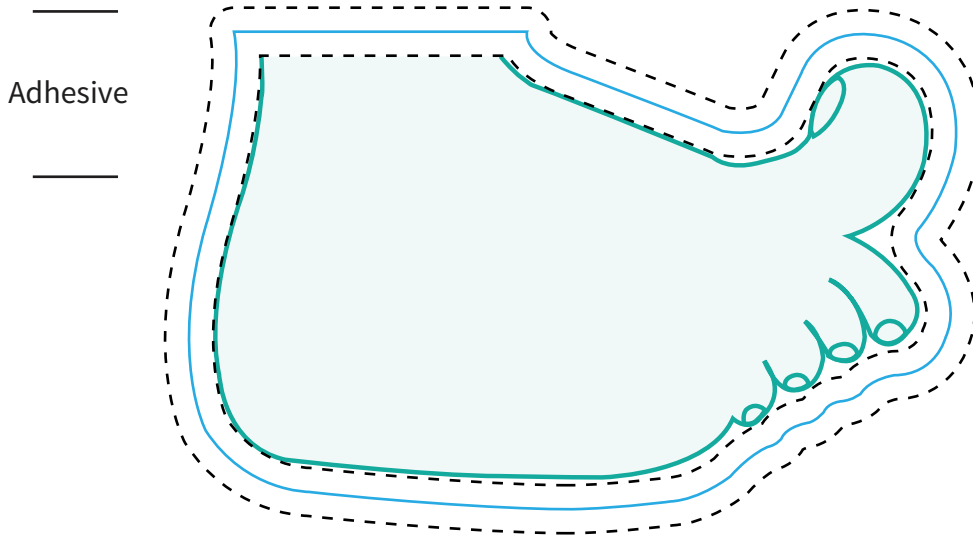

Imprint Area: **see below**

Trim Size: 4" x 2.5" approx

## BLEED