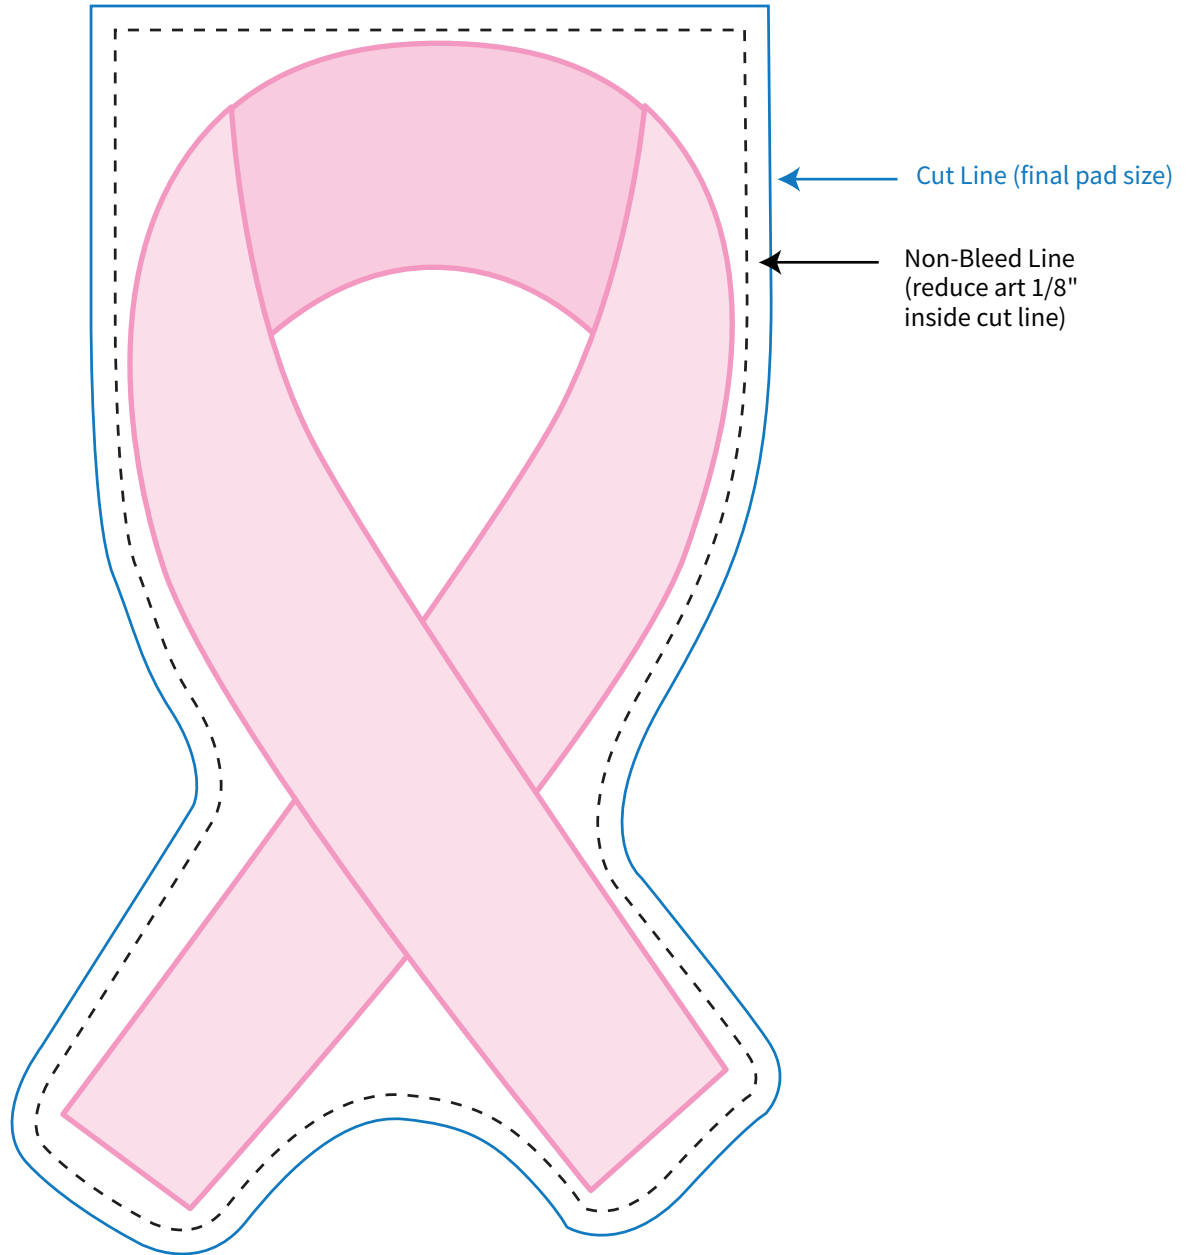

Imprint Area: 3.75" x 6.25"
Trim Size: 4.00" x 6.5"

PHANTOM IMPRINT: 5-10% tints work best in most situations. Text may become illegible when printed as a phantom.