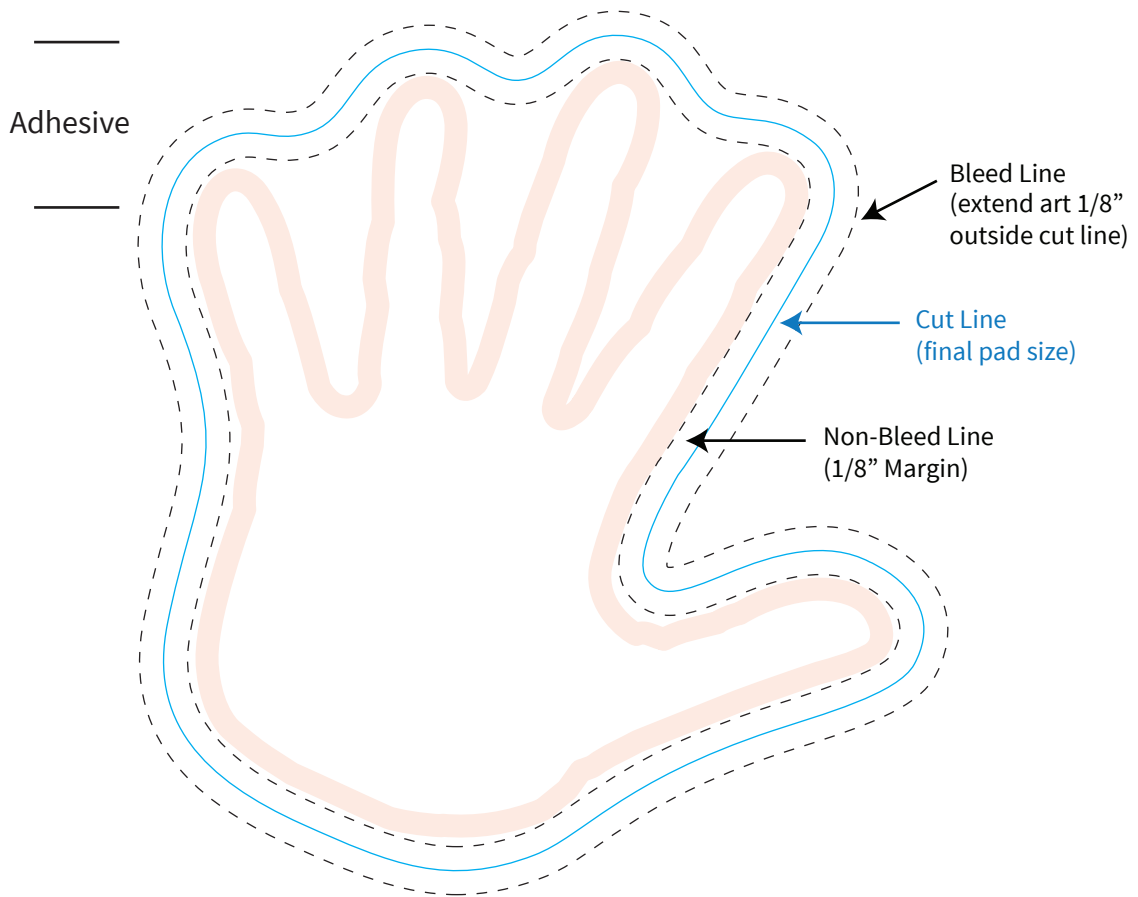

Imprint Area: [see below](#)  
Trim Size: 4" x 4.375" approx

**PHANTOM IMPRINT:** 5-10% tints work best in most situations. Text may become illegible when printed as a phantom.