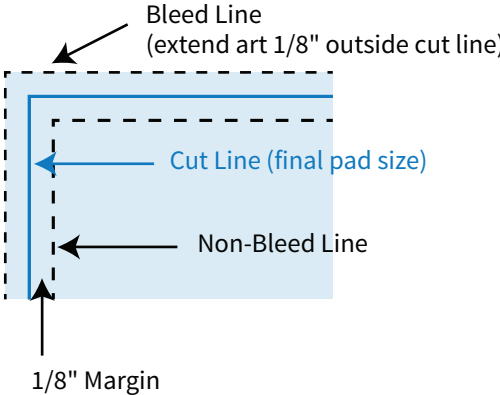

Artwork Template

4" x 5" Adhesive Note Pad

Item# B1200, B1201, B1202

Imprint Area: 3.75" x 4.75"
Trim Size: 4" x 5"

BLEED

PHANTOM IMPRINT: 5-10% tints work best in most situations. Text may become illegible when printed as a phantom.