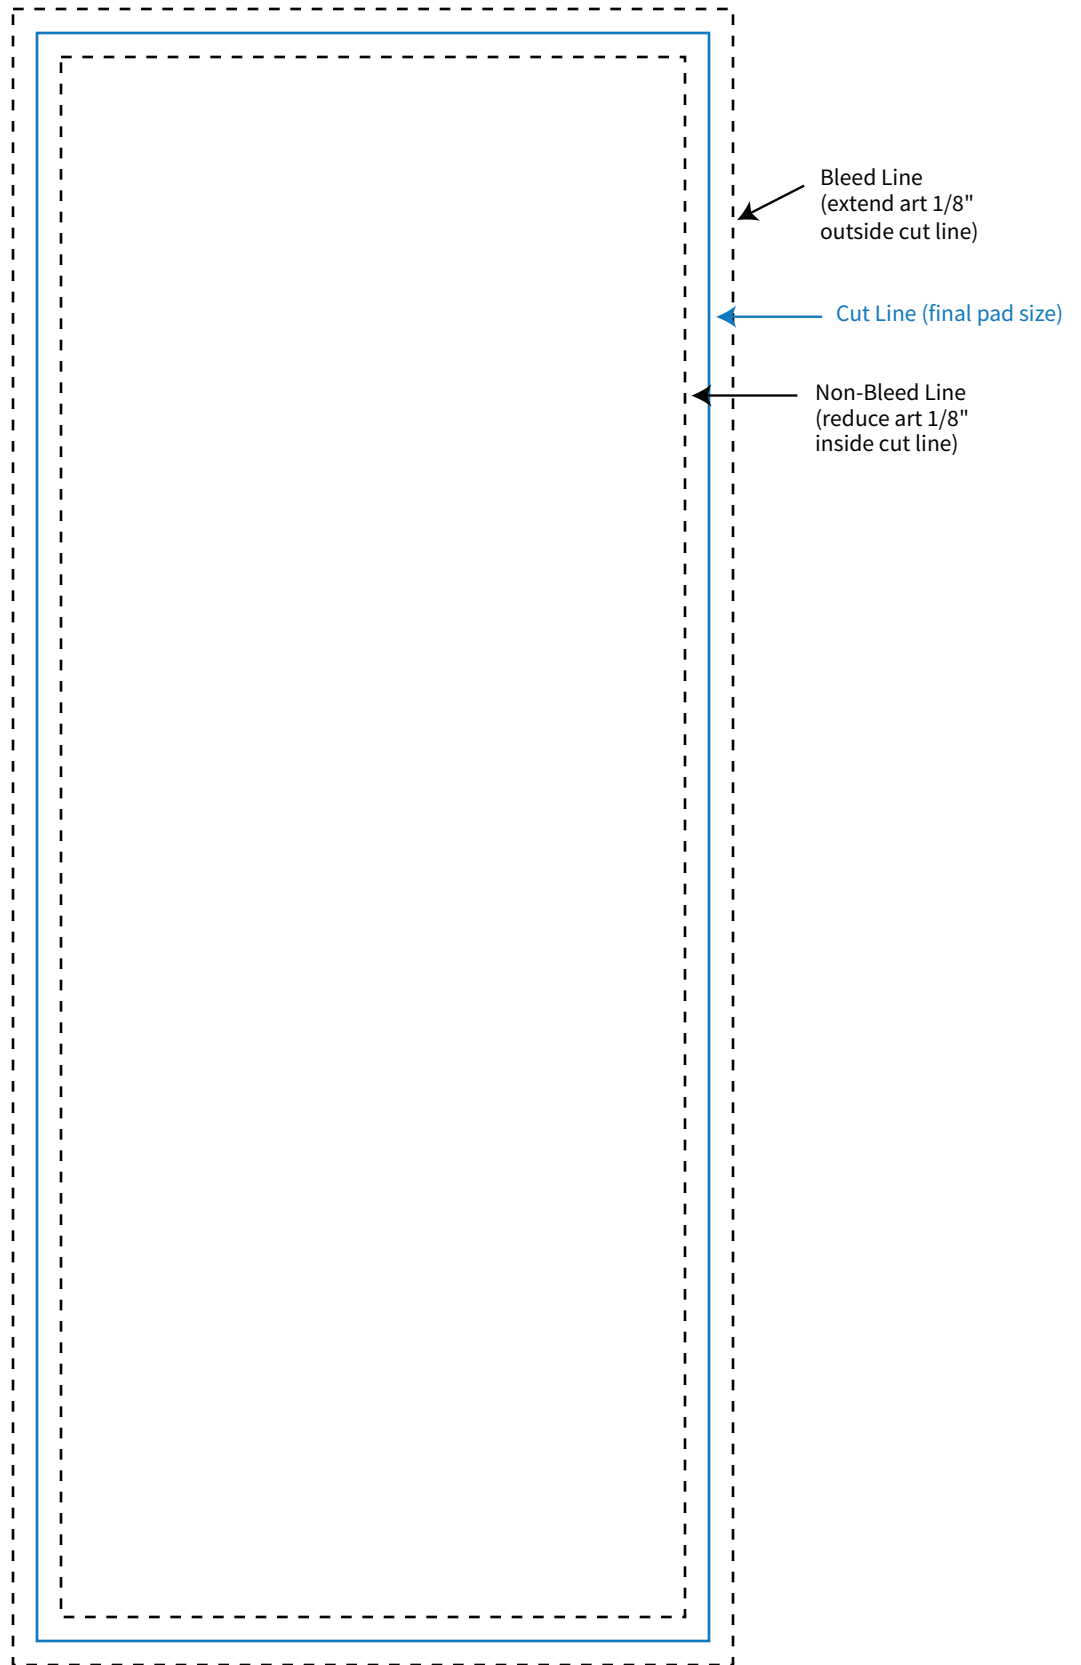

Imprint Area: 3.25" x 8.125"
Trim Size: 3.5" x 8.375"

PHANTOM IMPRINT: 5-10% tints work best in most situations. Text may become illegible when printed as a phantom.