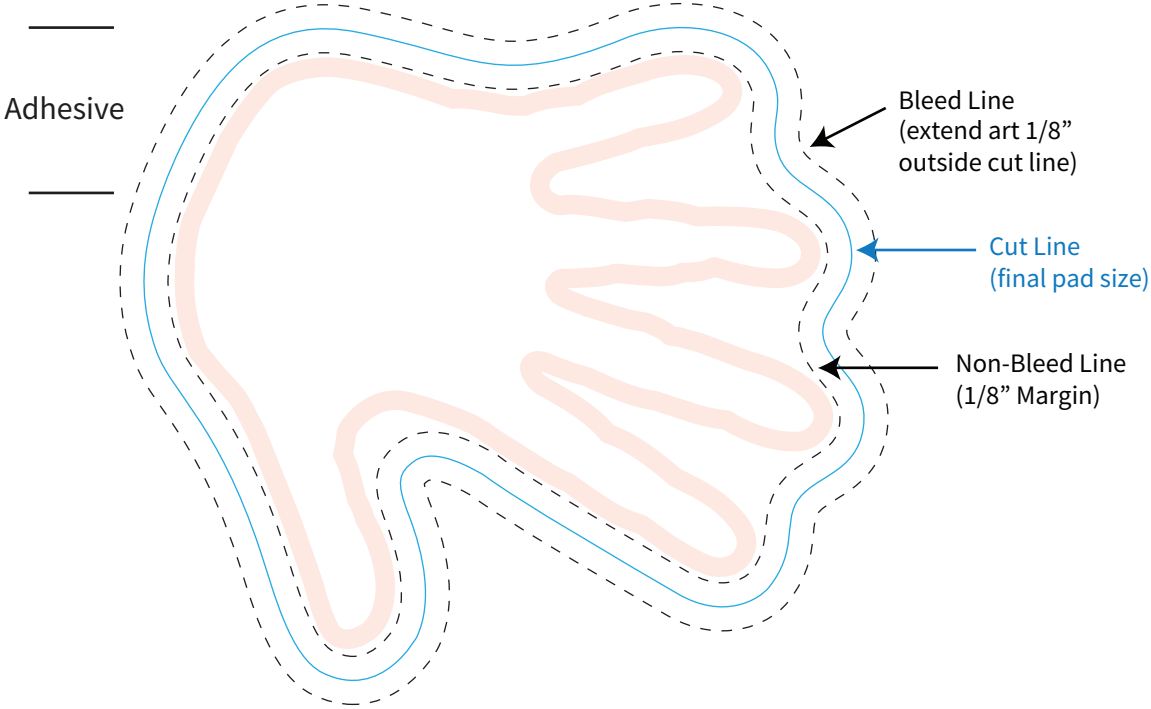

Imprint Area: 3.5" X 3.15"
Trim Size: 3.75" X 3.4"

PHANTOM IMPRINT: 5-10% tints work best in most situations. Text may become illegible when printed as a phantom.