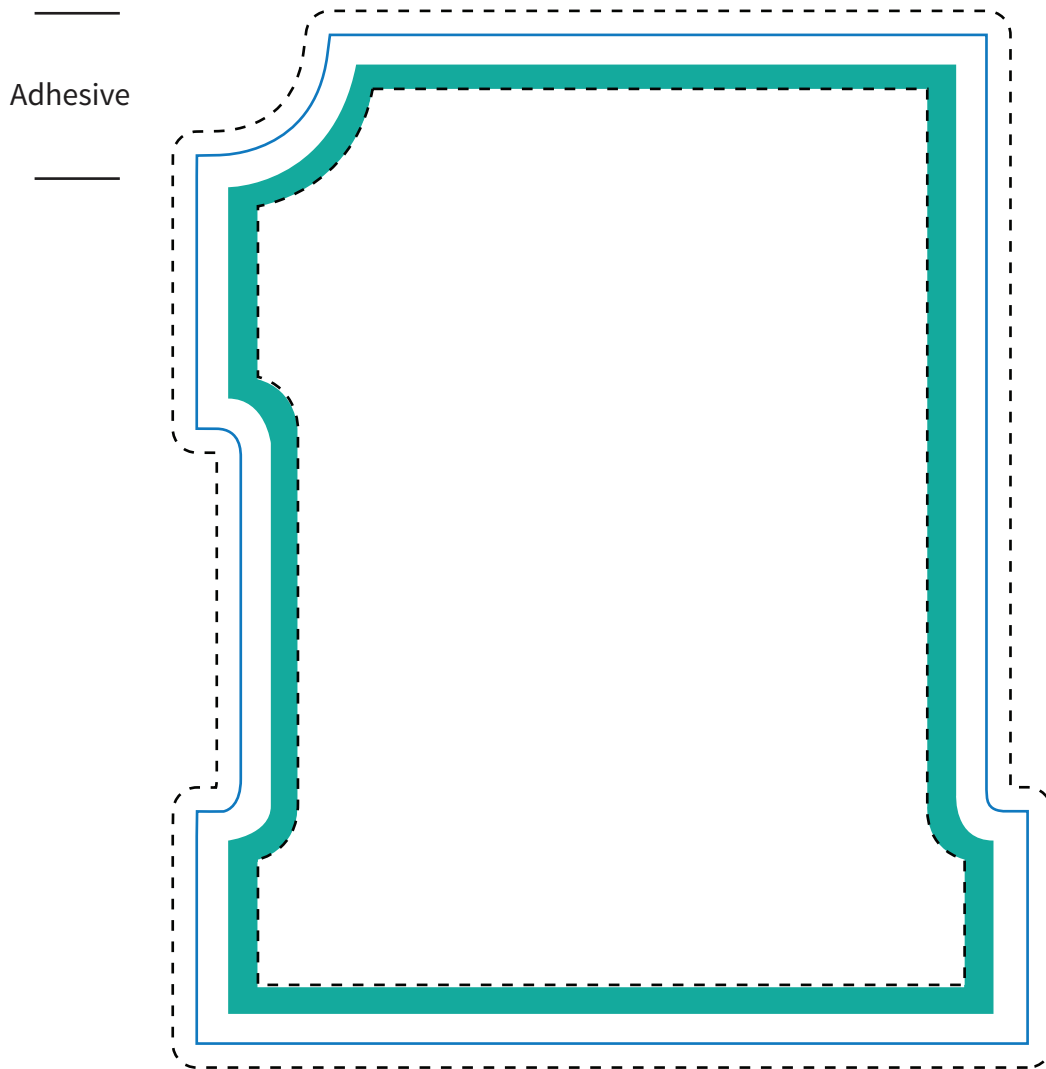

Imprint Area: see below

Trim Size: 4.375 x 5.25

NON-BLEED