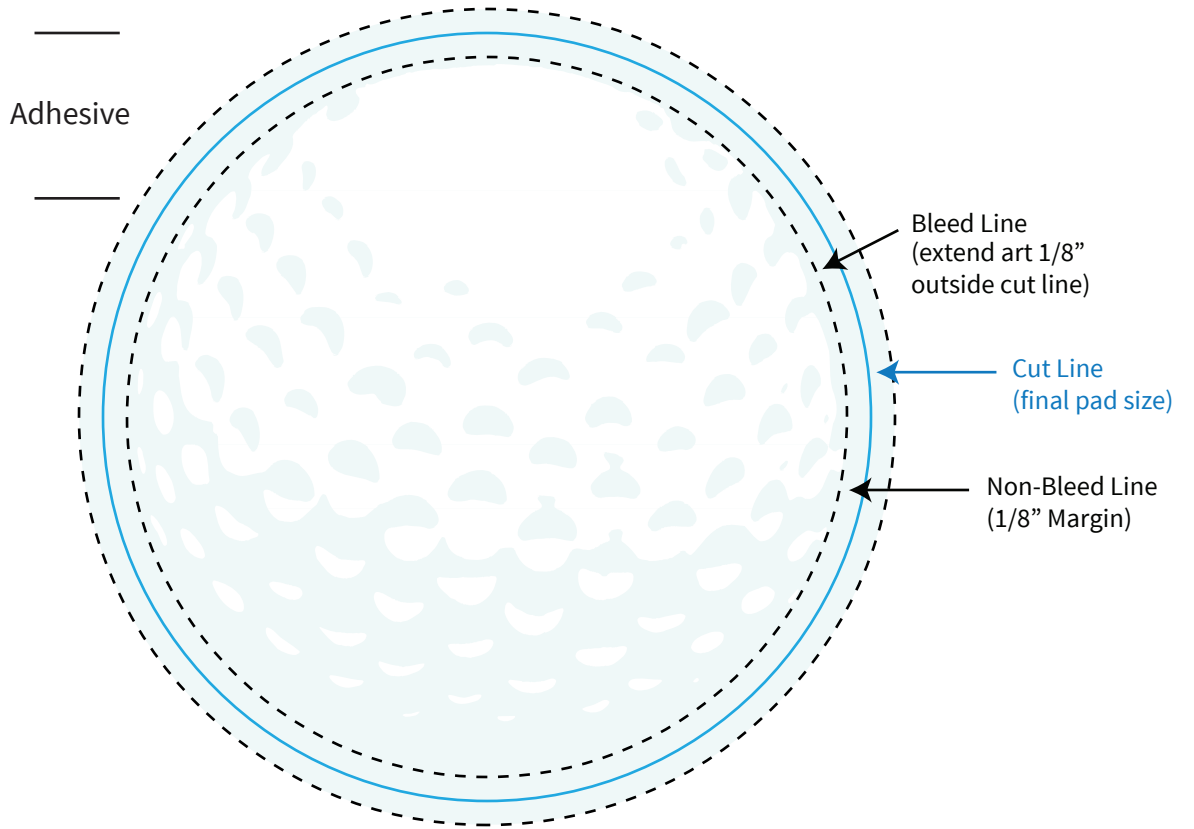

Imprint Area: **see below**  
Trim Size: 4" x 4"

**PHANTOM IMPRINT:** 5-10% tints work best in most situations. Text may become illegible when printed as a phantom.