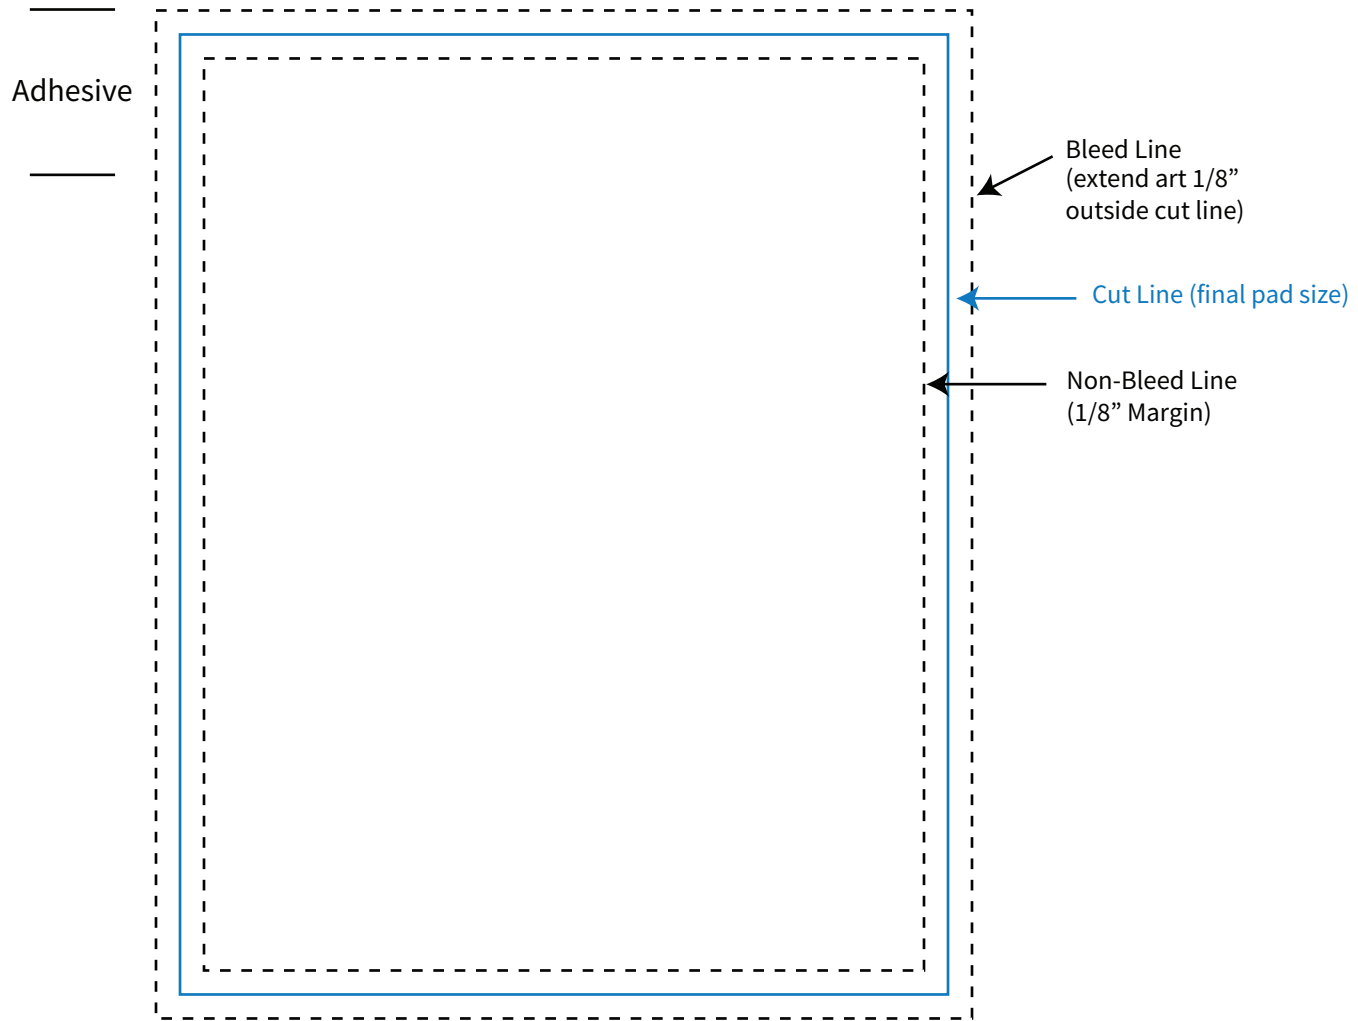

Imprint Area: 3.75" x 4.75"
Trim Size: 4" x 5"

PHANTOM IMPRINT: 5-10% tints work best in most situations. Text may become illegible when printed as a phantom.