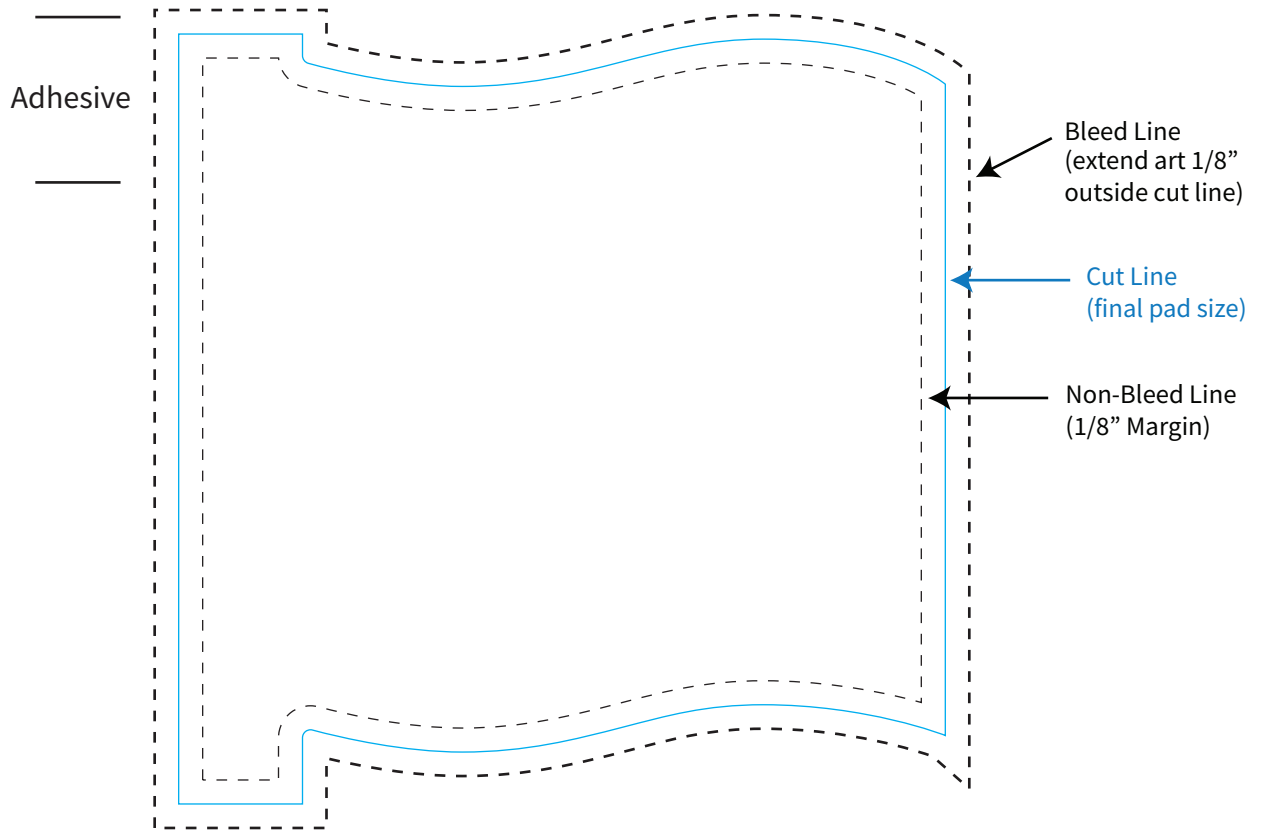

Imprint Area: 3.75" X 3.75"
Trim Size: 4" x 4"

PHANTOM IMPRINT: 5-10% tints work best in most situations. Text may become illegible when printed as a phantom.