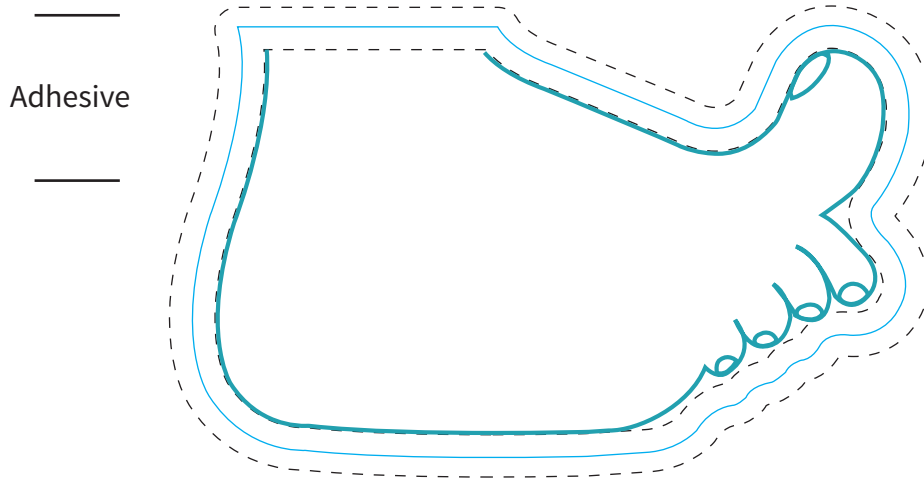

Imprint Area: **see below**
Trim Size: 3.75" x 2.25" approx

BLEED