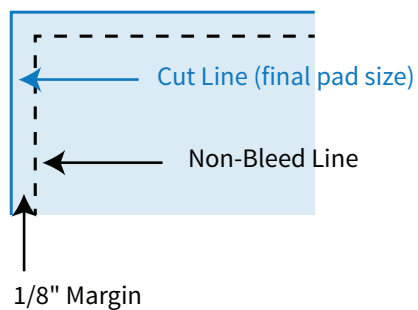

Imprint Area: 2.75" x 2.75"  
Trim Size: 3" x 3"

### NON-BLEED

Imprint Area: 2.75" x 2.75"  
Trim Size: 3" x 3"