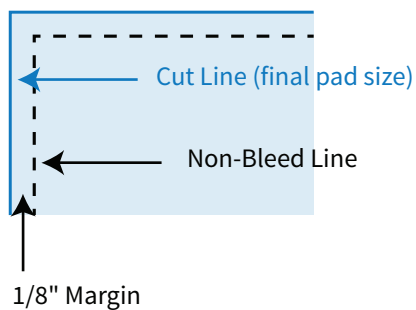

Imprint Area: 2.75" x 2.75"
Trim Size: 3" x 3"

NON-BLEED

Imprint Area: 2.75" x 2.75"
Trim Size: 3" x 3"

BLEED