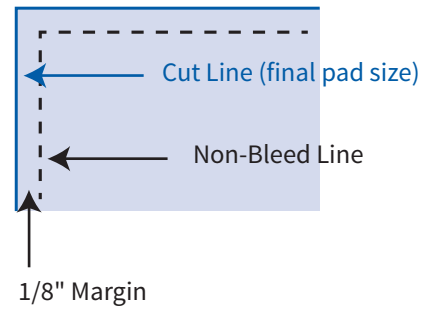

Imprint Area: 3.75" x 2.75"  
Trim Size: 4" x 3"

### NON-BLEED

Imprint Area: 3.75" x 2.75"  
Trim Size: 4" x 3"