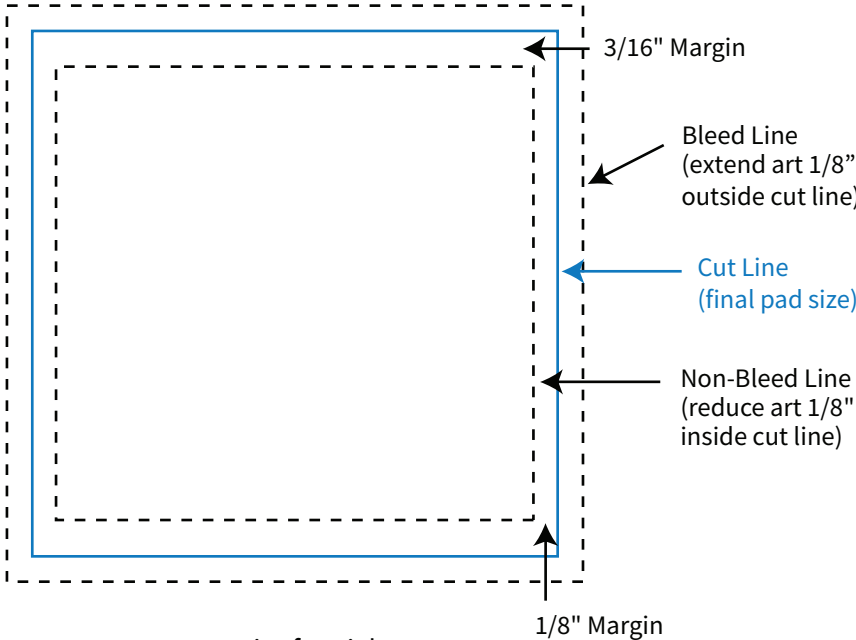

# SIDES

Imprint Area: 2.5" x 2.375"  
Trim Size: 2.75" x 2.75" x 2.75"

Imprint for Front

Imprint for Left

Imprint for Back

Imprint for Right

**PHANTOM IMPRINT:** 5-10% tints work best in most situations. Text may become illegible when printed as a phantom.