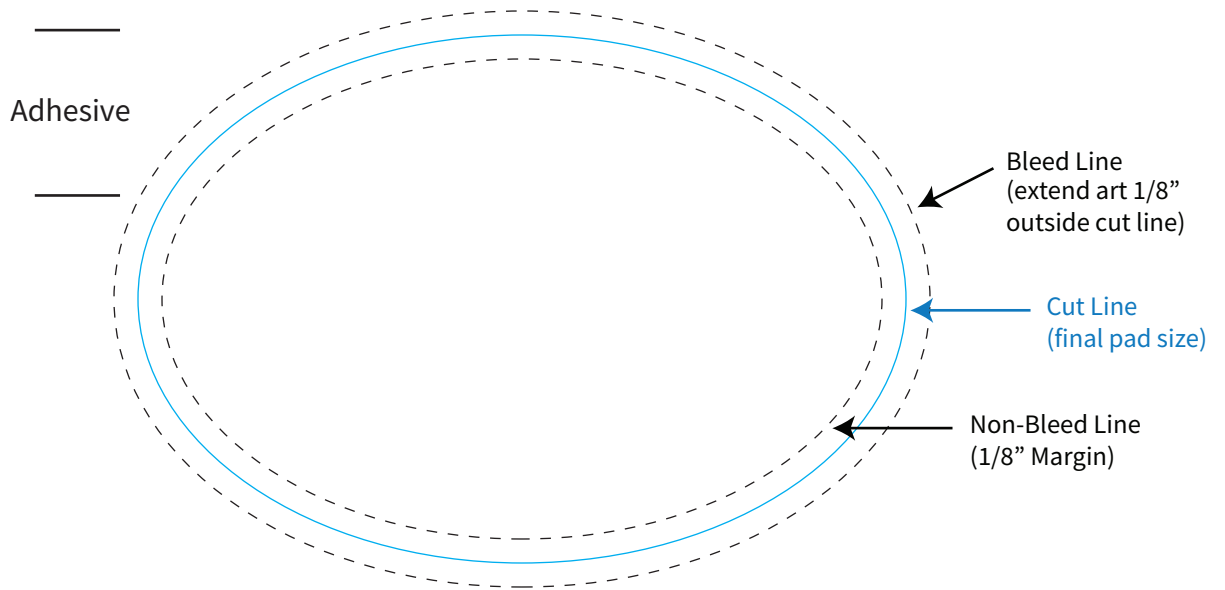

Imprint Area: 3.75" X 2.5"  
Trim Size: 4" x 2.75"

**PHANTOM IMPRINT:** 5-10% tints work best in most situations. Text may become illegible when printed as a phantom.