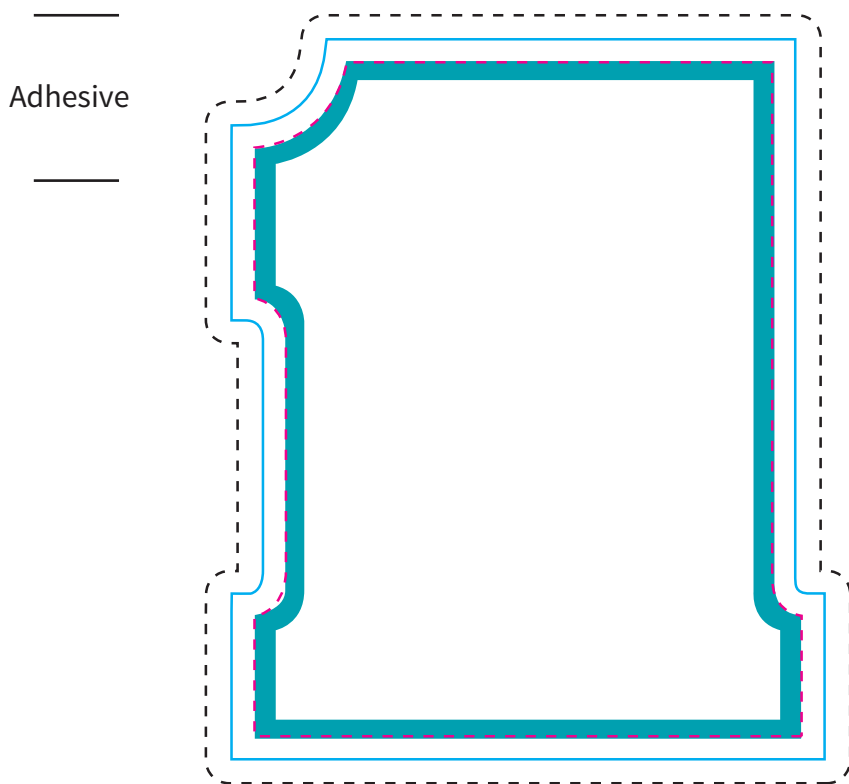

Imprint Area: see below

Trim Size: 3 x 3.75

### NON-BLEED