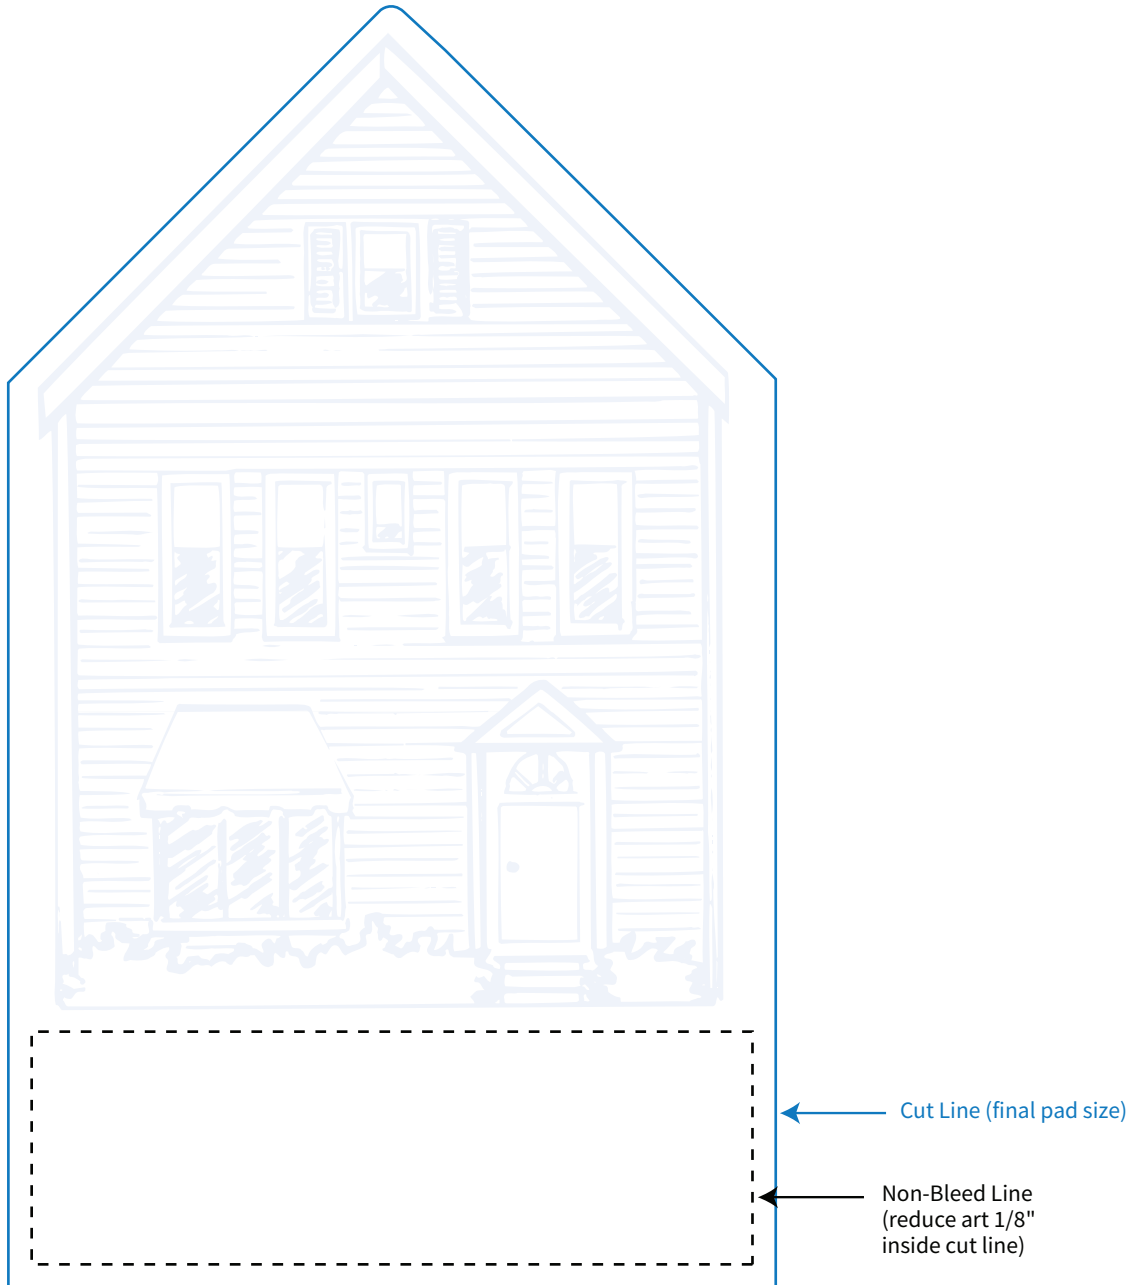

Imprint Area: See Below
Trim Size: 4" x 7"

PHANTOM IMPRINT: 5-10% tints work best in most situations. Text may become illegible when printed as a phantom.