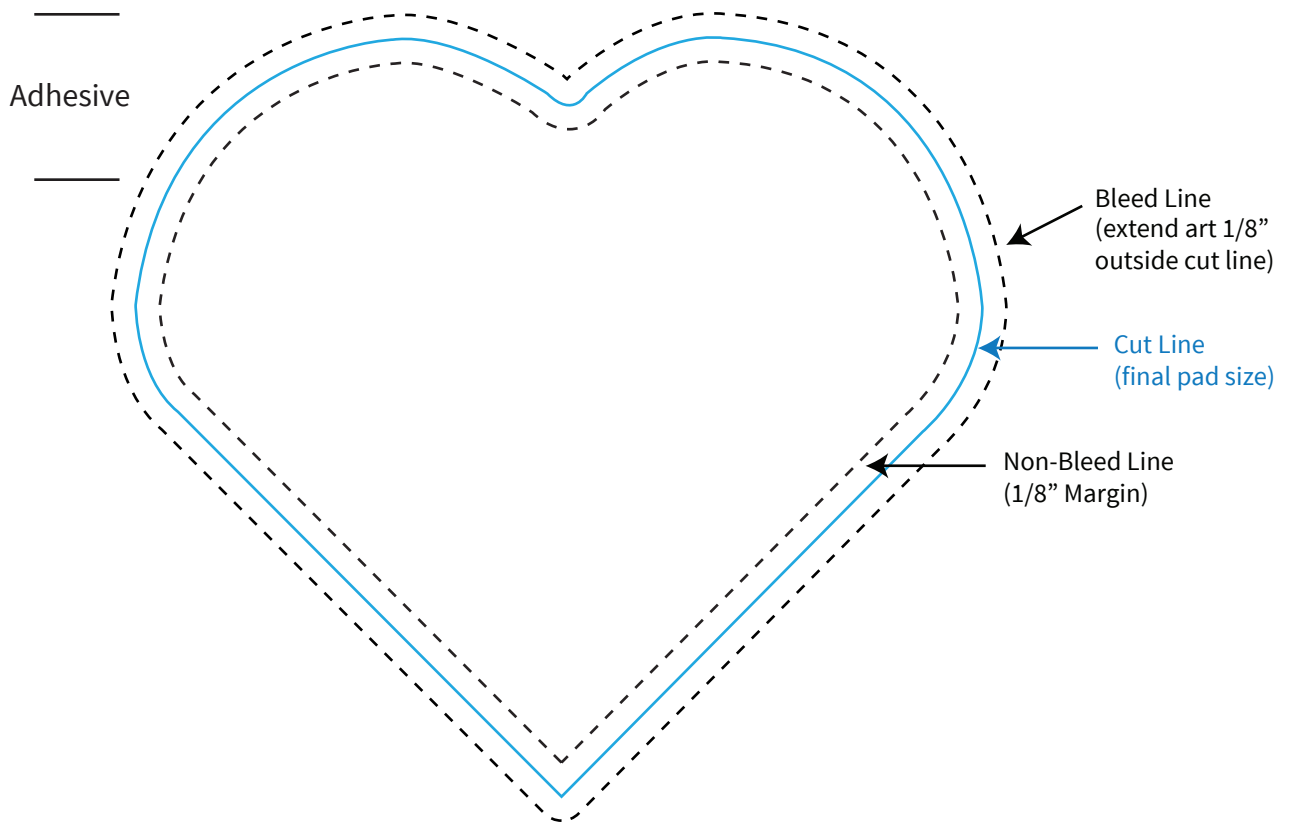

Imprint Area: **see below**
Trim Size: 4.5" x 4" approx

PHANTOM IMPRINT: 5-10% tints work best in most situations. Text may become illegible when printed as a phantom.