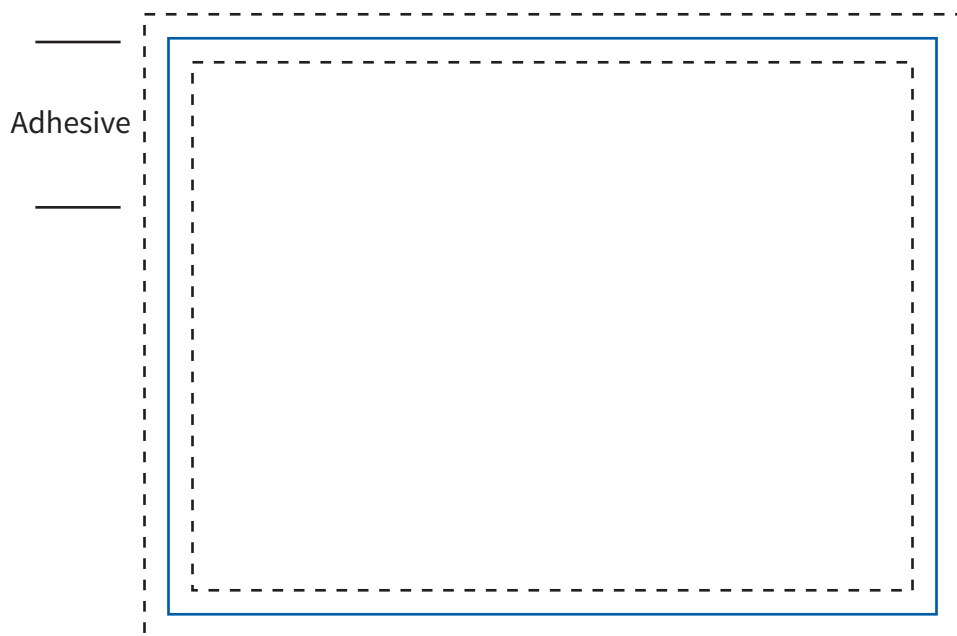

Artwork Template

4" x 3" Adhesive Note Pad

Item# B1216, B1215, B1213

Imprint Area: 3.75" x 2.75"
Trim Size: 4" x 3"

NON-BLEED

Imprint Area: 3.75" x 2.75"
Trim Size: 4" x 3"

BLEED

PHANTOM IMPRINT: 5-10% tints work best in most situations. Text may become illegible when printed as a phantom.