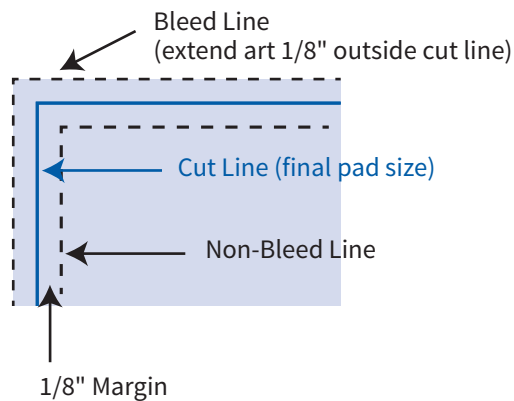

Artwork Template

4" x 3" Adhesive Note Pad

Item# B1216, B1215, B1213

Imprint Area: 3.75" x 2.75"
Trim Size: 4" x 3"

NON-BLEED

Imprint Area: 3.75" x 2.75"
Trim Size: 4" x 3"

BLEED

PHANTOM IMPRINT: 5-10% tints work best in most situations. Text may become illegible when printed as a phantom.