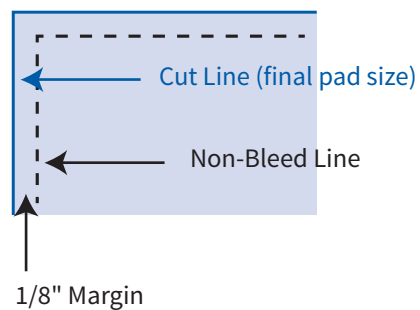

Artwork Template

4" x 3" Adhesive Note Pad

Item# B1216, B1215, B1213

Imprint Area: 3.75" x 2.75"
Trim Size: 4" x 3"

NON-BLEED

Imprint Area: 3.75" x 2.75"
Trim Size: 4" x 3"

BLEED

PHANTOM IMPRINT: 5-10% tints work best in most situations. Text may become illegible when printed as a phantom.