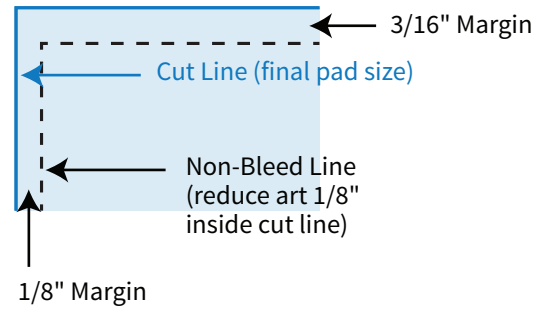

### SIDES

Imprint Area: 2.5" x 2.375"  
Trim Size: 2.75" x 2.75" x 2.75"

Imprint for Front

Imprint for Left

Imprint for Back

Imprint for Right

### NON-BLEED