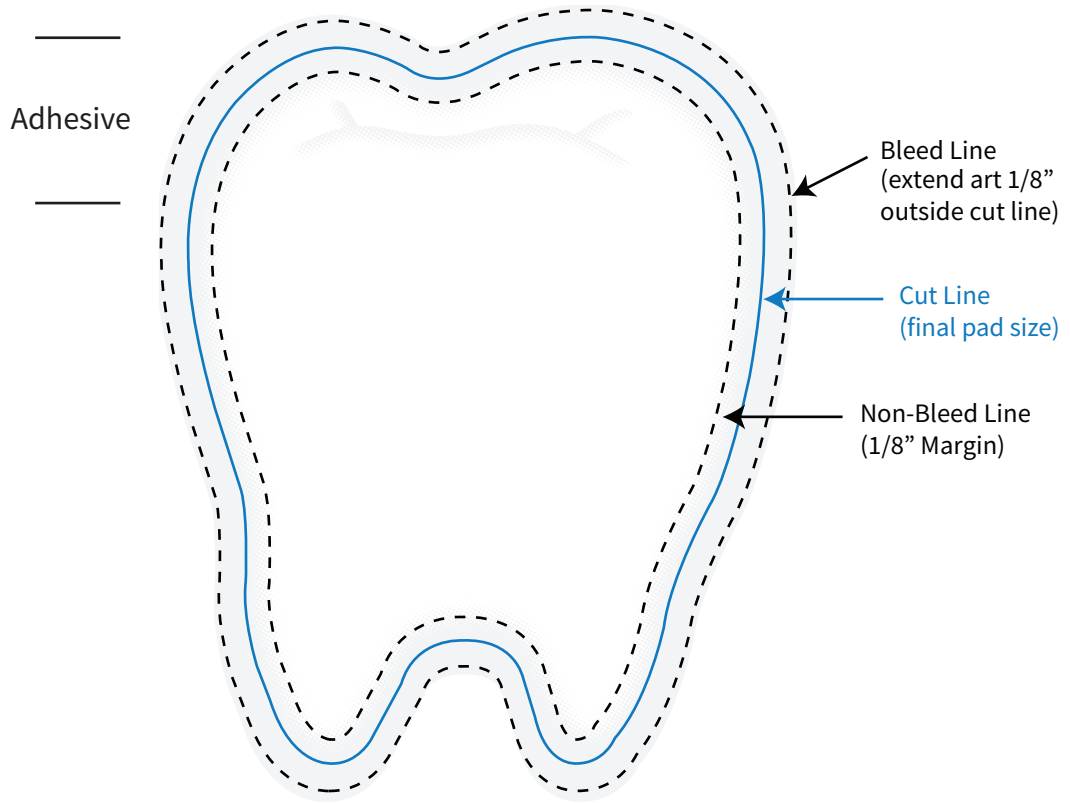

Imprint Area: **see below**
Trim Size: **3" x 3.75"** approx

PHANTOM IMPRINT: 5-10% tints work best in most situations. Text may become illegible when printed as a phantom.