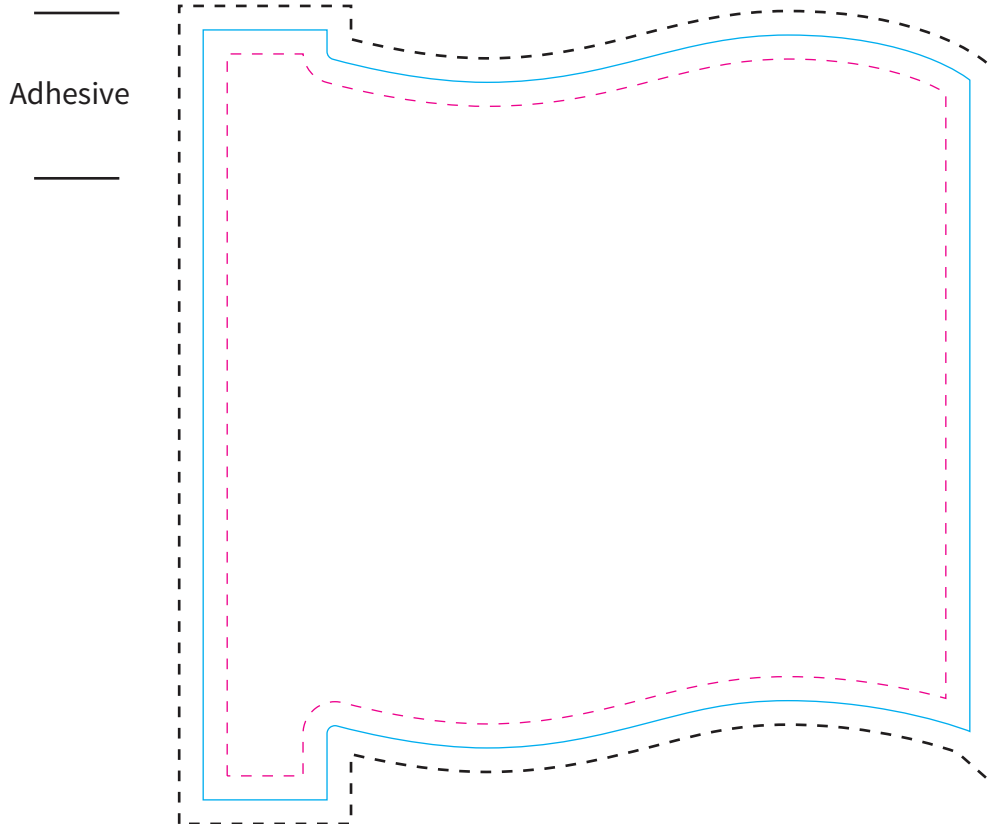

Imprint Area: 3.75" X 3.75"
Trim Size: 4" x 4"

BLEED