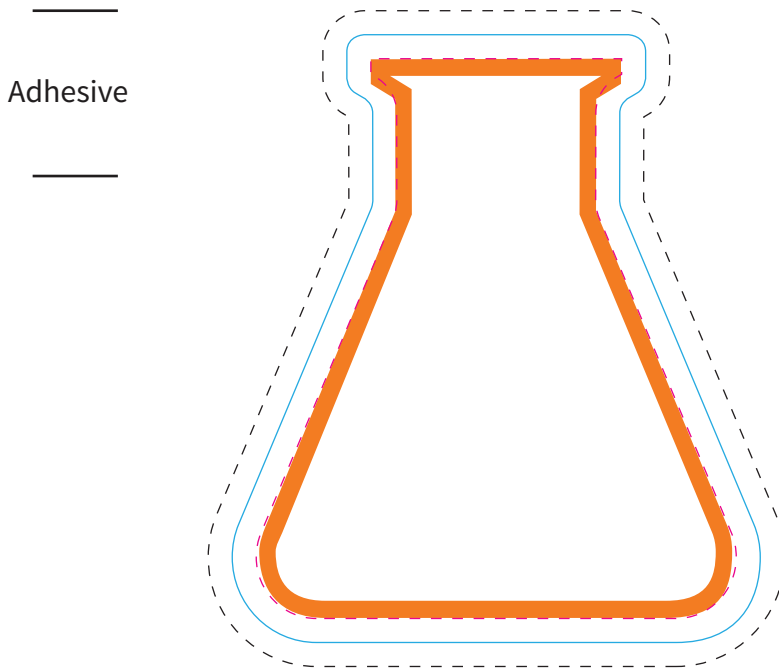

Imprint Area: 2.5" x 2.9155"

Trim Size: 2.75" x 3.1655"

BLEED