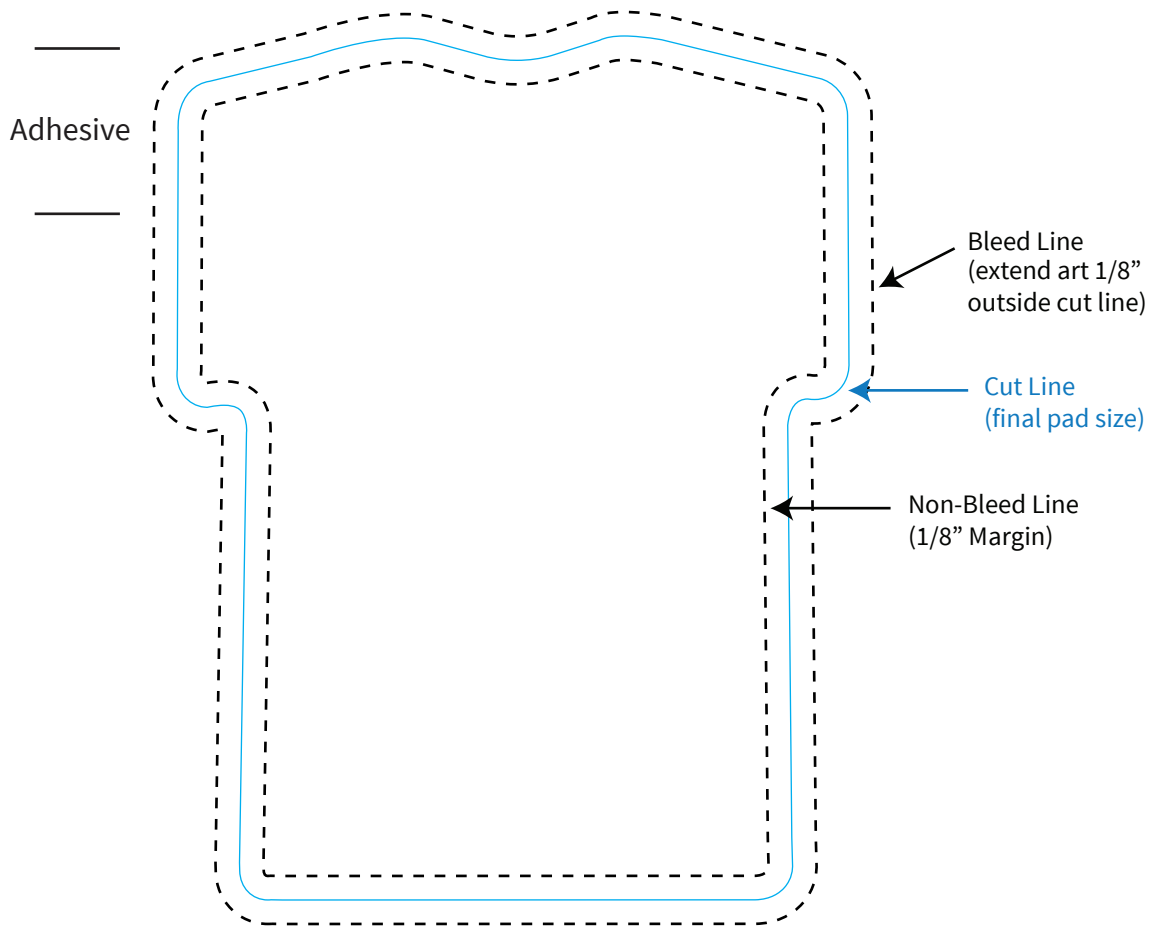

Imprint Area: **see below**
Trim Size: 3.5" x 4.5" approx

PHANTOM IMPRINT: 5-10% tints work best in most situations. Text may become illegible when printed as a phantom.