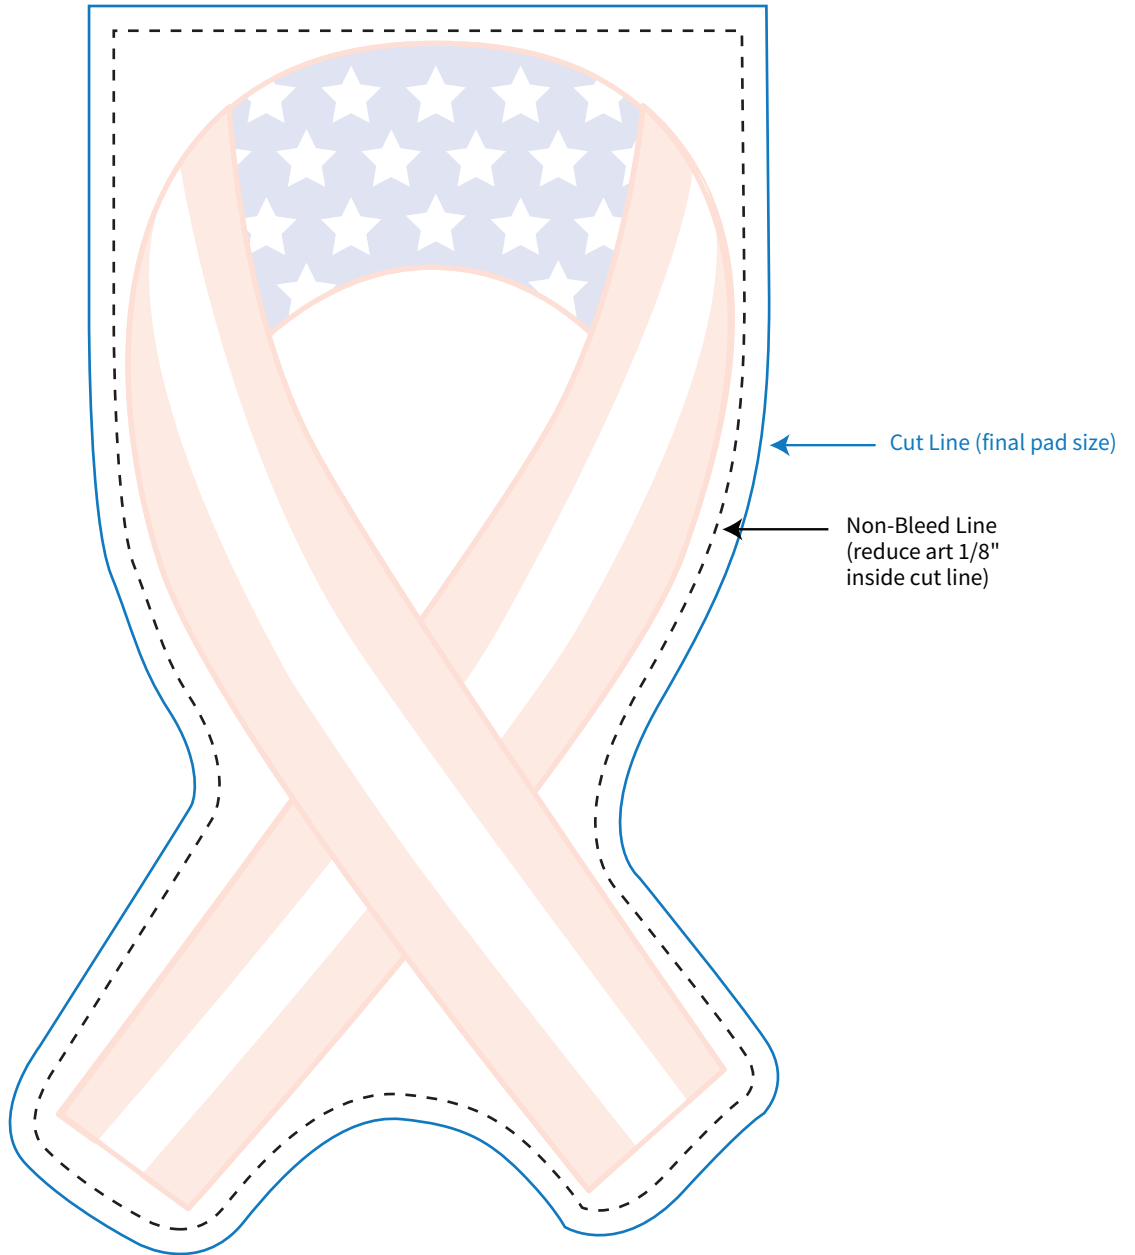

Imprint Area: See Below
Trim Size: 4" x 6.5"

PHANTOM IMPRINT: 5-10% tints work best in most situations. Text may become illegible when printed as a phantom.