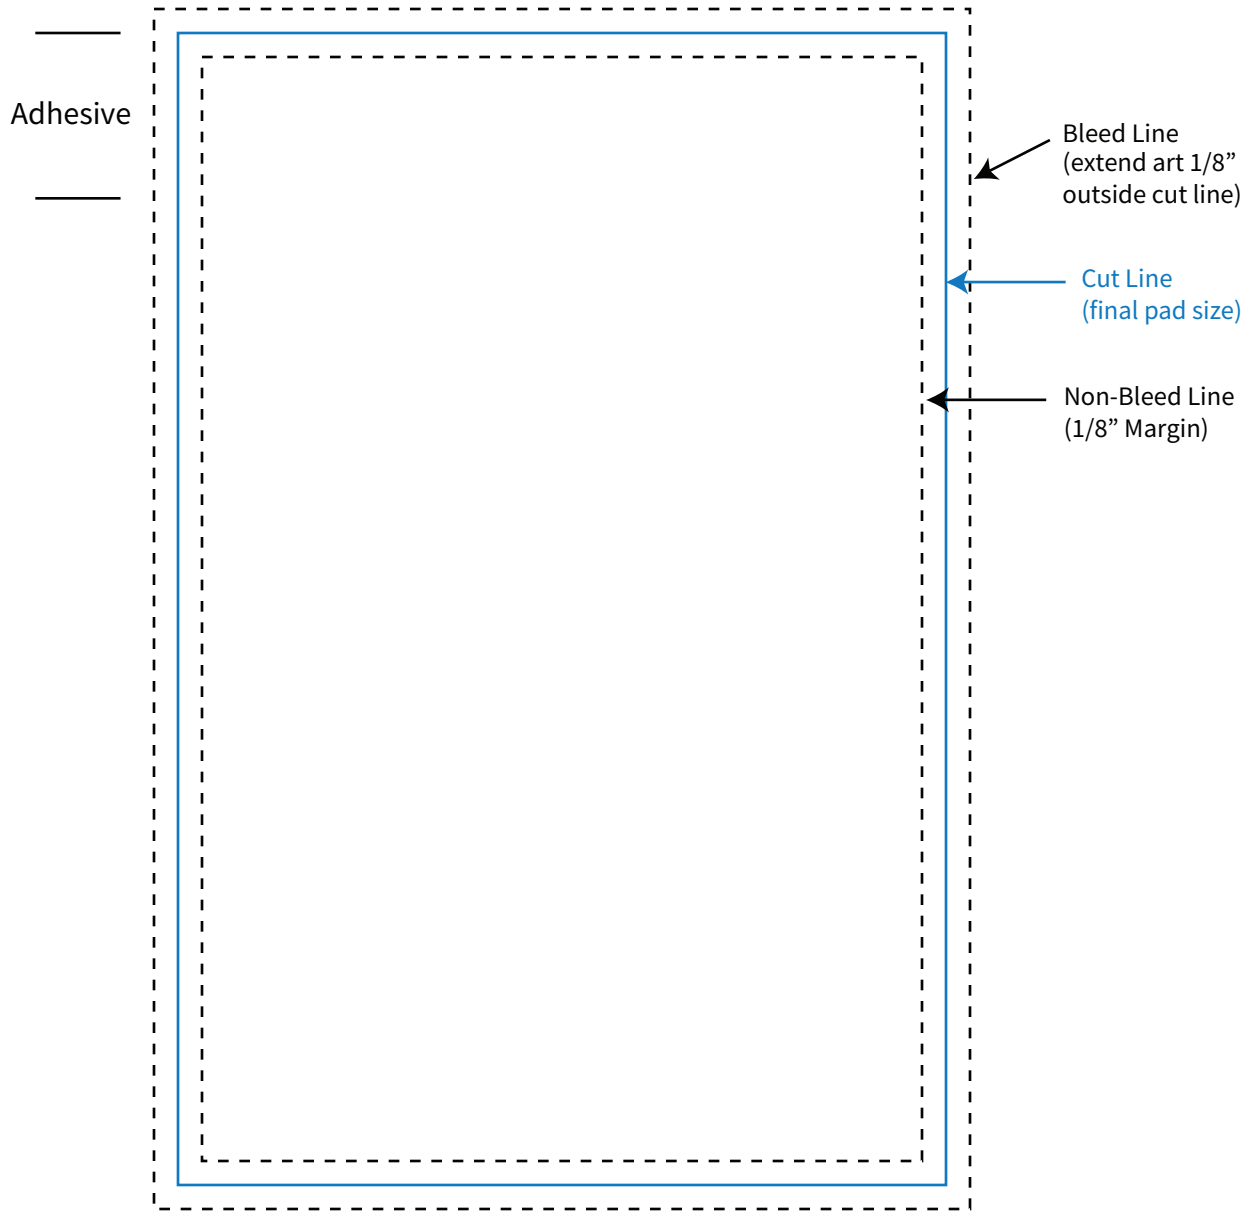

Imprint Area: 3.75" x 5.75"

Trim Size: 4" x 6"

PHANTOM IMPRINT: 5-10% tints work best in most situations. Text may become illegible when printed as a phantom.