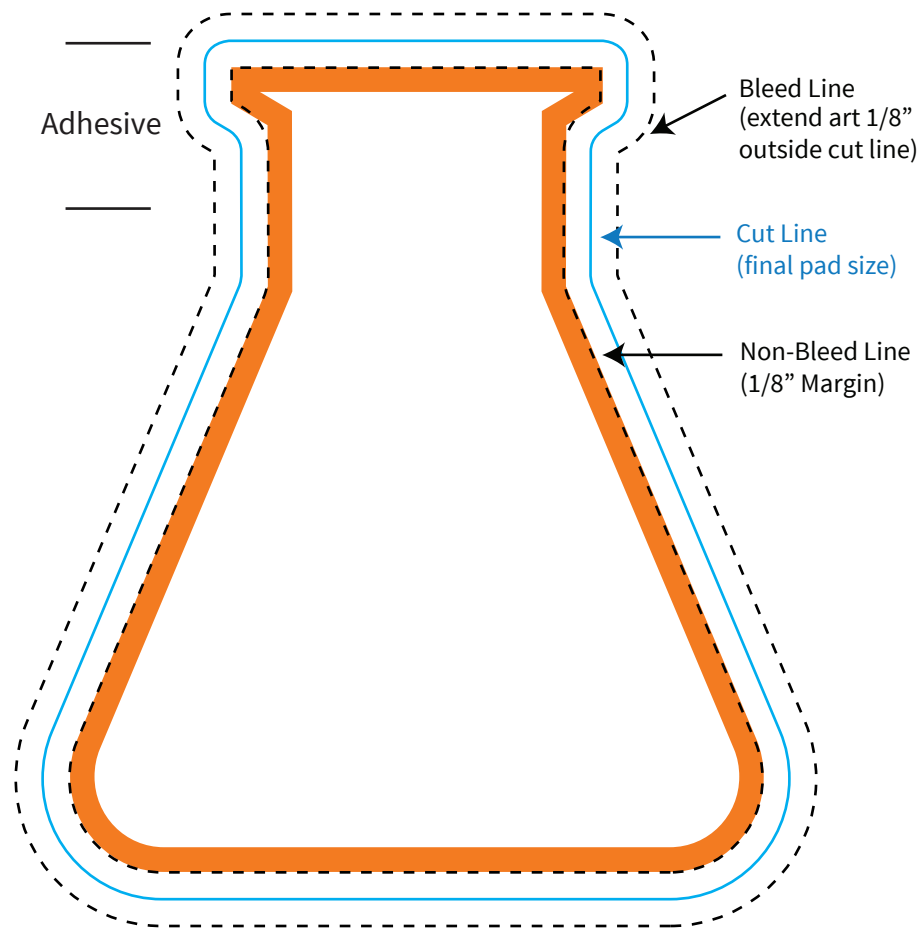

Imprint Area: **see below**
Trim Size: 4" x 4.5" approx

PHANTOM IMPRINT: 5-10% tints work best in most situations. Text may become illegible when printed as a phantom.