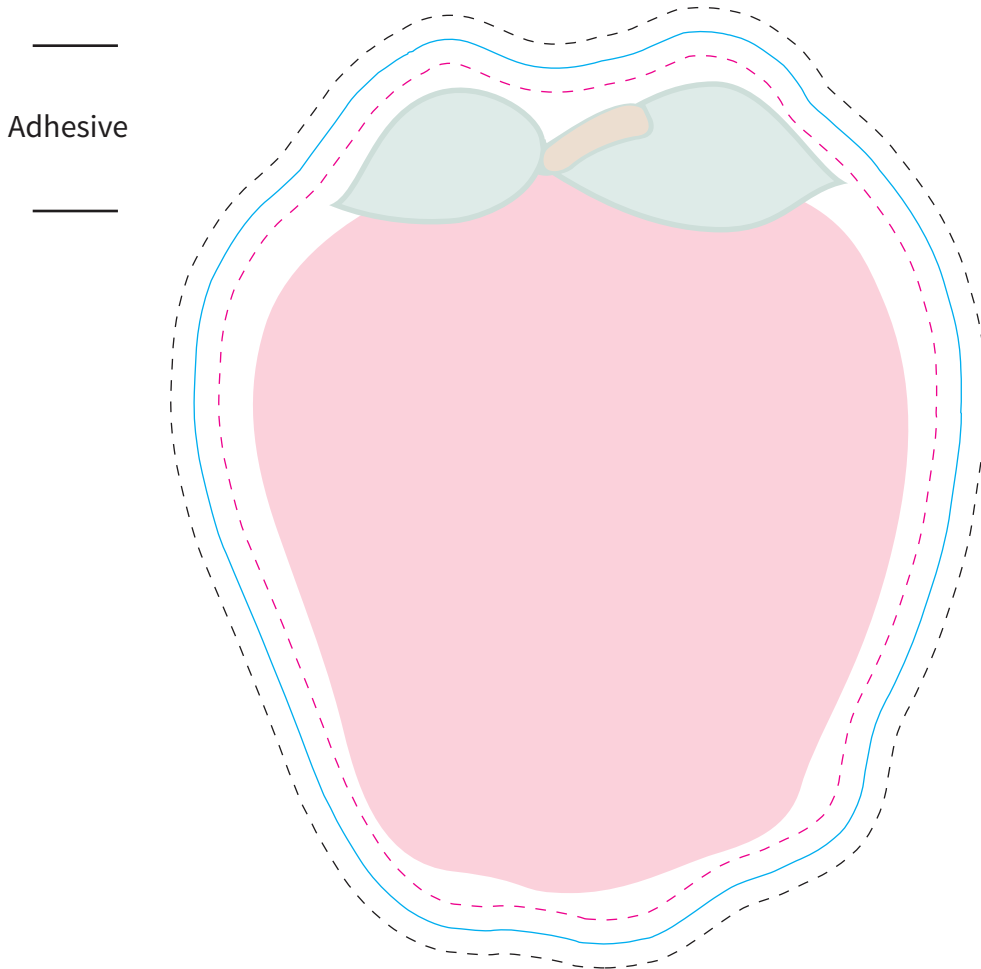

Imprint Area: **see below**

Trim Size: 4" x 4.75"

### BLEED