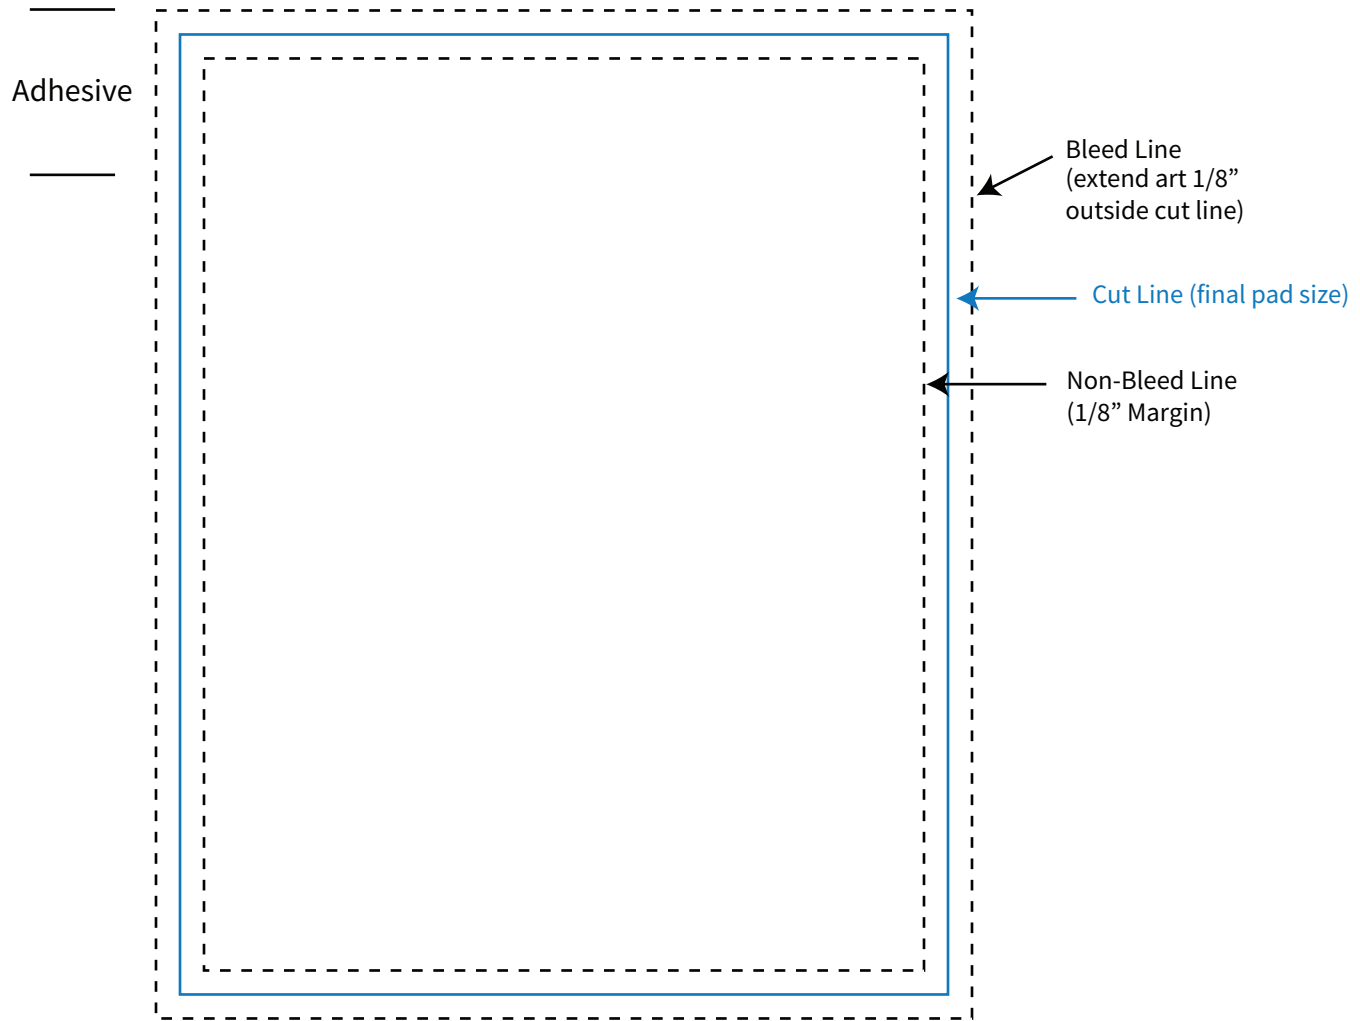

Imprint Area: 3.75" x 4.75"
Trim Size: 4" x 5"

PHANTOM IMPRINT: 5-10% tints work best in most situations. Text may become illegible when printed as a phantom.