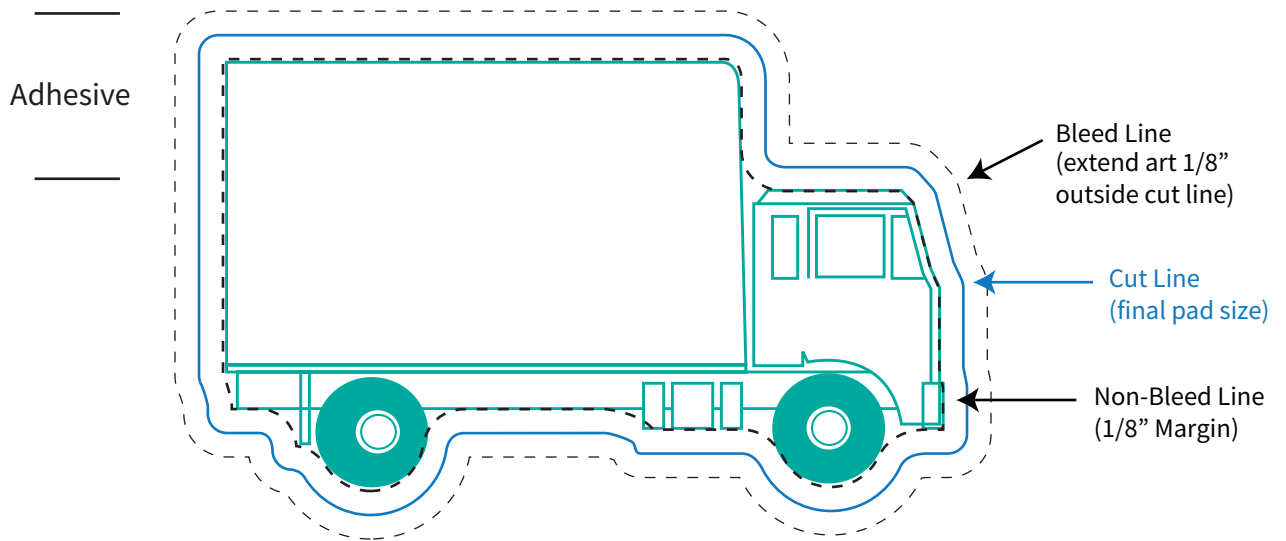

Imprint Area: 3.75" x 2.25"  
Trim Size: 4" x 2.5"

**PHANTOM IMPRINT:** 5-10% tints work best in most situations. Text may become illegible when printed as a phantom.