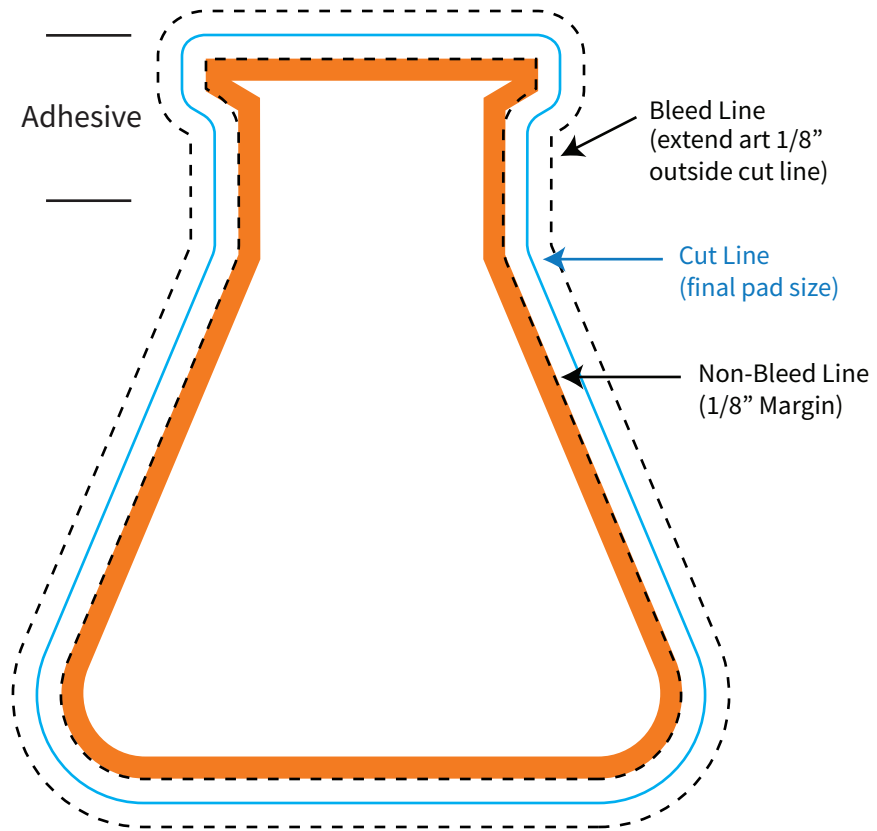

Imprint Area: [see below](#)  
Trim Size: 3.5" X 4" approx

**PHANTOM IMPRINT:** 5-10% tints work best in most situations. Text may become illegible when printed as a phantom.