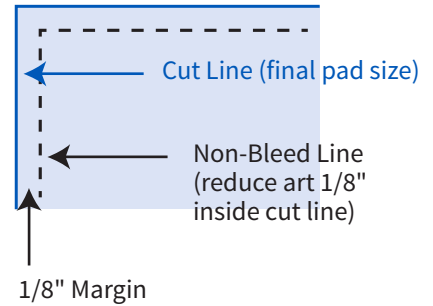

Imprint Area: 3.25" x 1.75"
Trim Size: 3.5" x 2"

NON-BLEED

Imprint Area: 3" x 1.5"
Trim Size: 3.5" x 2"

BLEED