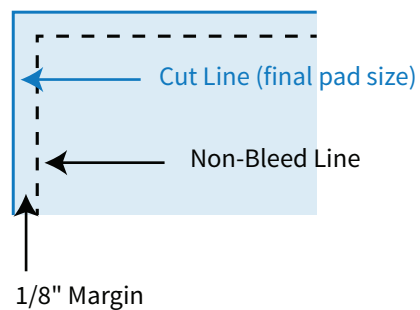

Imprint Area: 2.75" x 2.75"  
Trim Size: 3" x 3"

### NON-BLEED

Imprint Area: 2.75" x 2.75"  
Trim Size: 3" x 3"