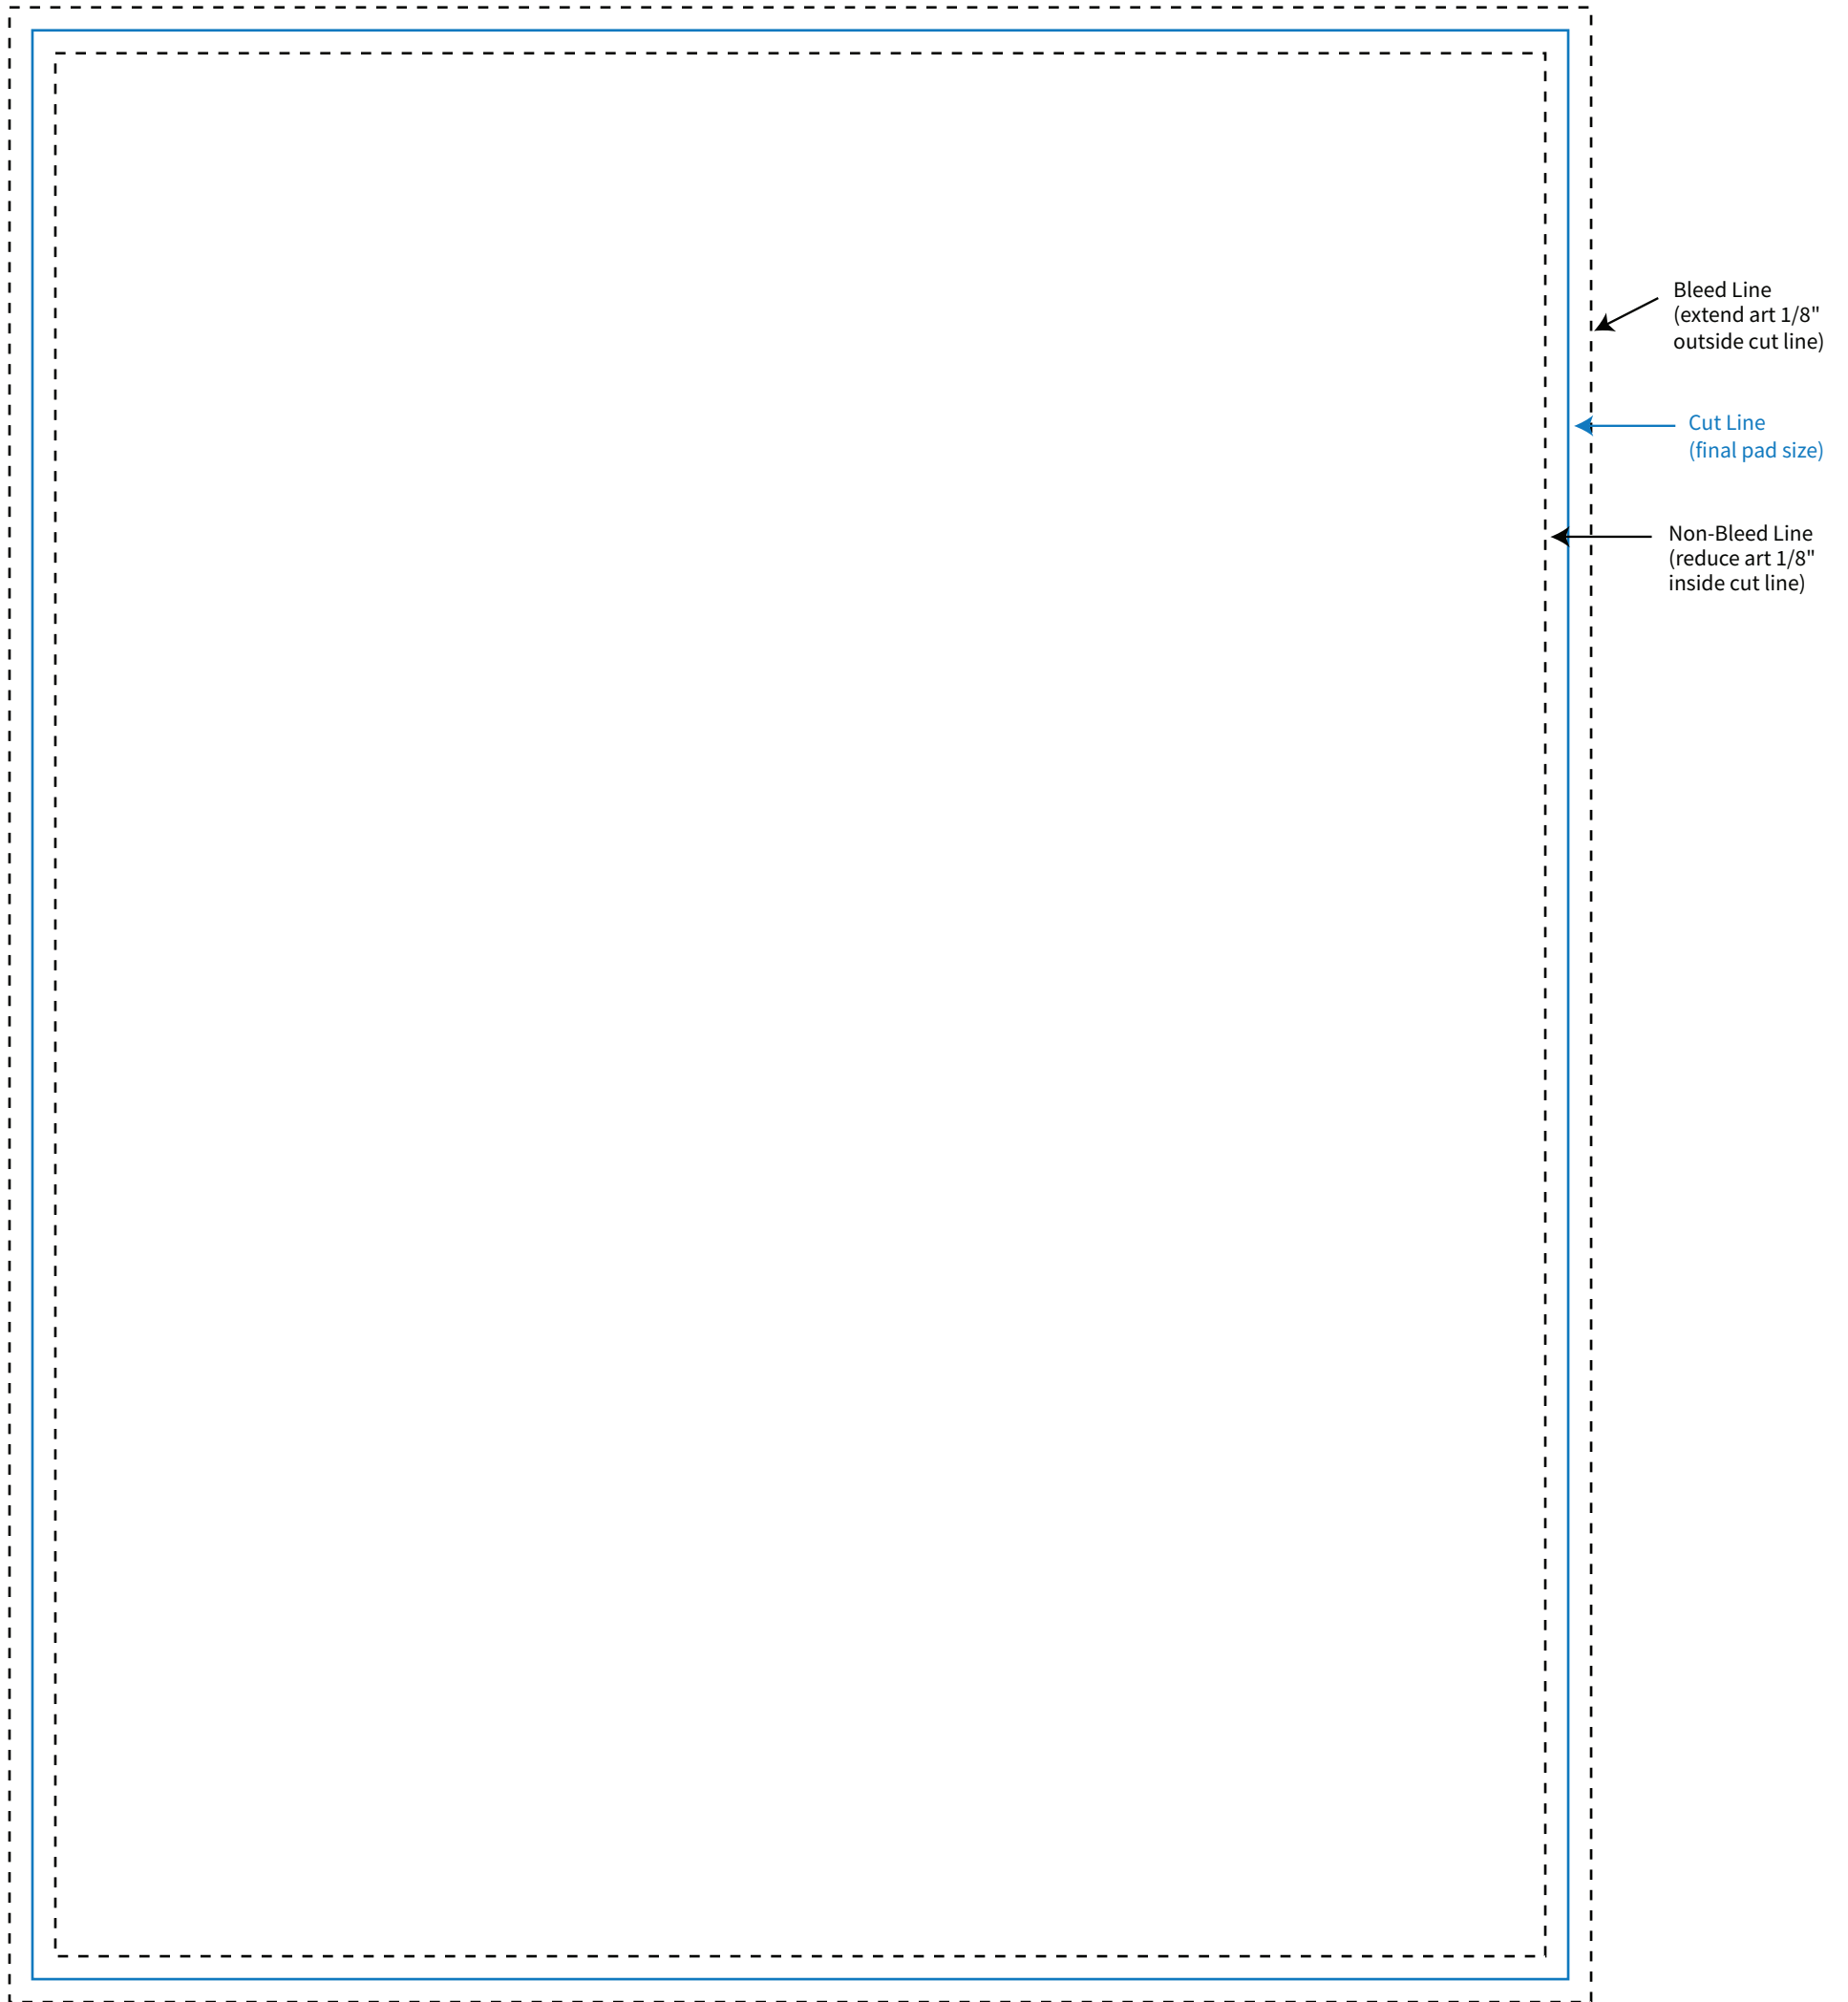

Imprint Area: 8.125" x 10.375"
Trim Size: 8.375" x 10.625"

PHANTOM IMPRINT: 5-10% tints work best in most situations. Text may become illegible when printed as a phantom.