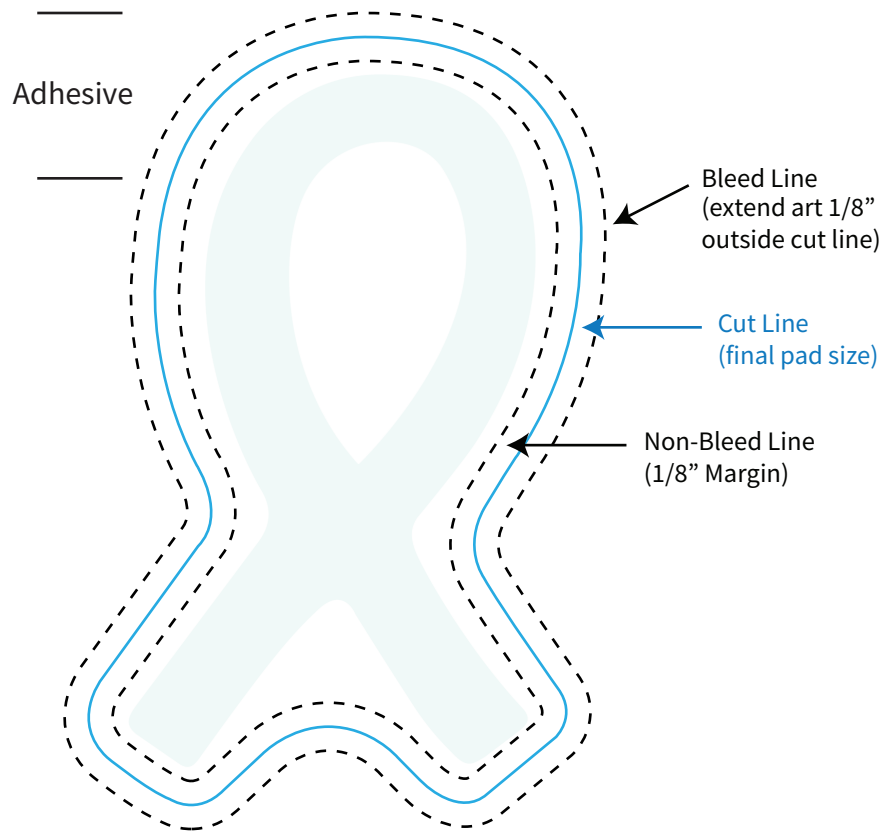

Imprint Area: **see below**
Trim Size: 2.5" X 4" approx

PHANTOM IMPRINT: 5-10% tints work best in most situations. Text may become illegible when printed as a phantom.