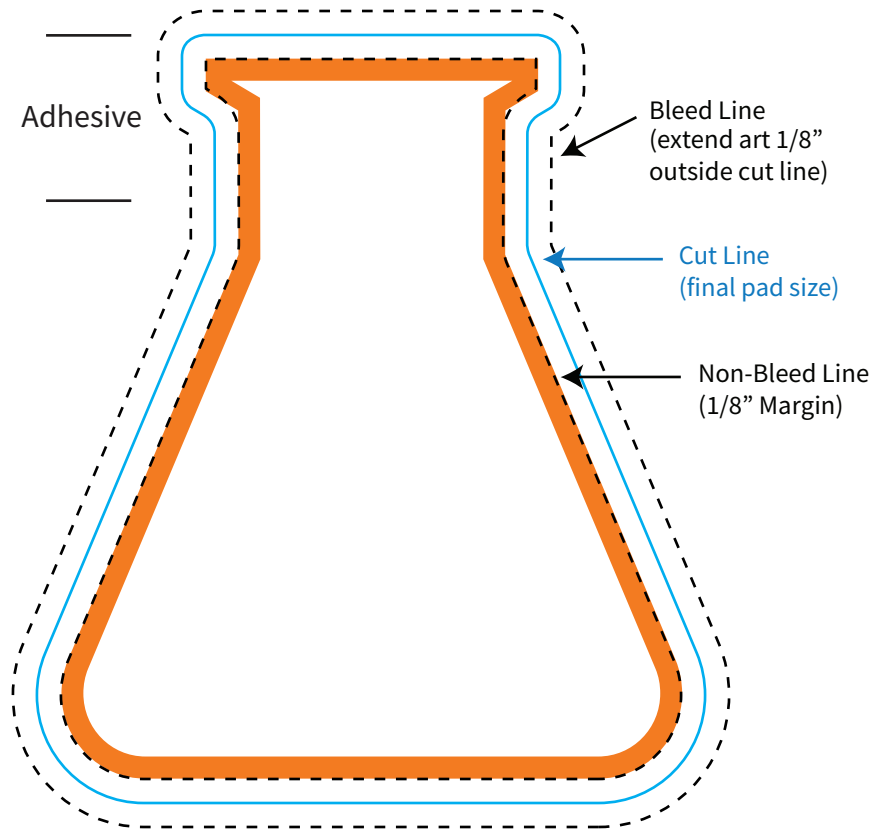

Imprint Area: [see below](#)
Trim Size: 3.5" X 4" approx

PHANTOM IMPRINT: 5-10% tints work best in most situations. Text may become illegible when printed as a phantom.