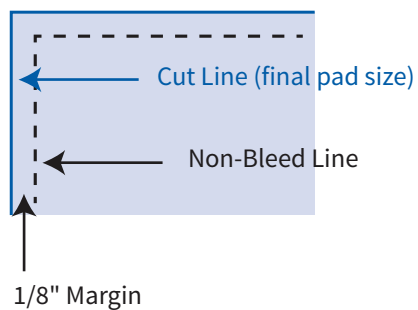

Imprint Area: 3.75" x 2.75"
Trim Size: 4" x 3"

NON-BLEED

Imprint Area: 3.75" x 2.75"
Trim Size: 4" x 3"

BLEED