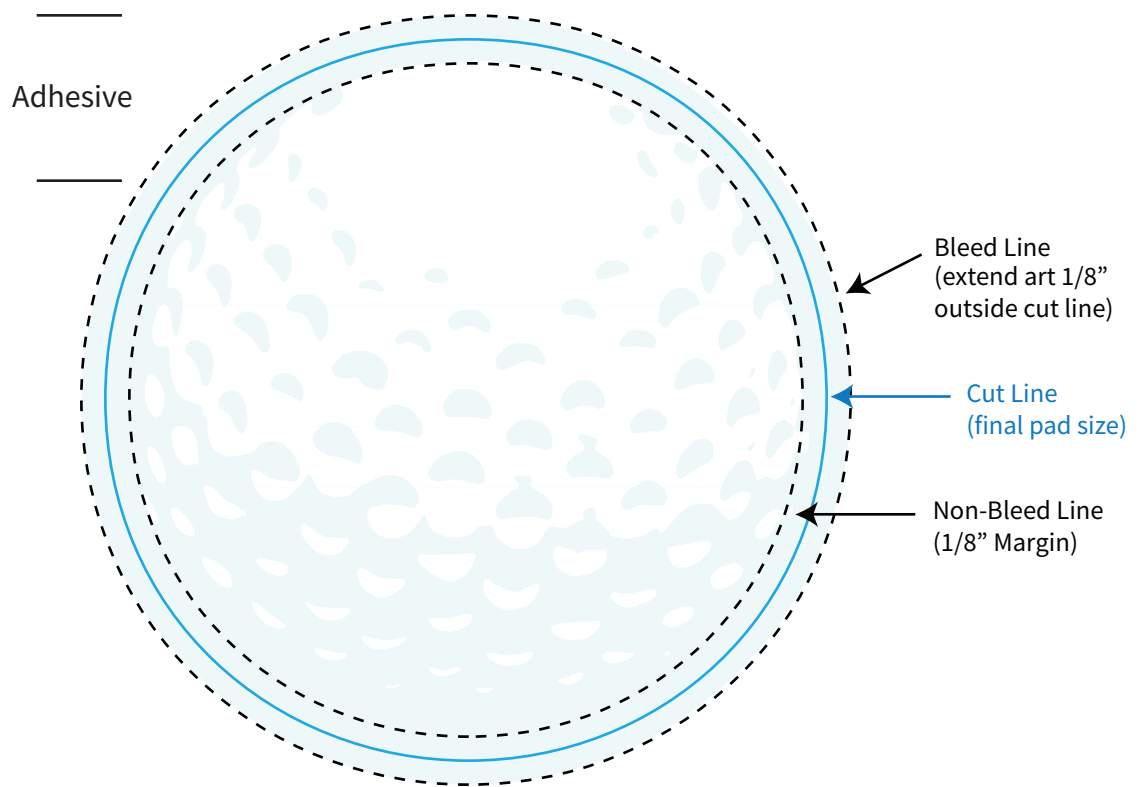

Imprint Area: **see below**

Trim Size: 3.75" X 3.75"

PHANTOM IMPRINT: 5-10% tints work best in most situations. Text may become illegible when printed as a phantom.