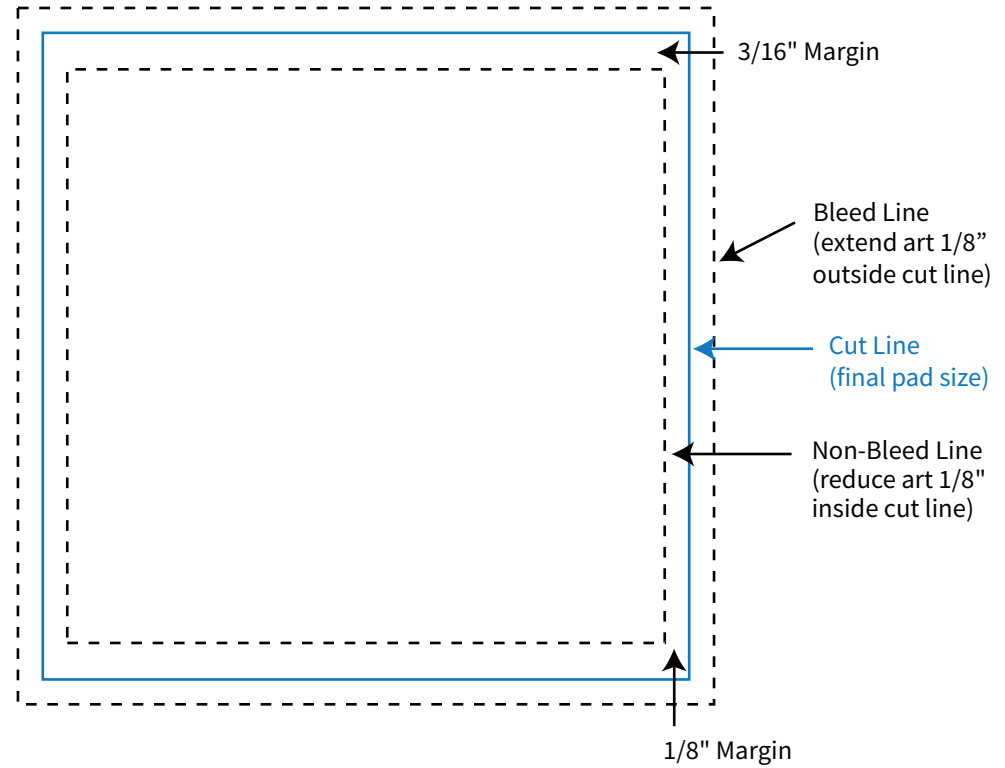

SIDES

Imprint Area: 3.125" x 3"
Trim Size: 3 3/8" x 3 3/8" x 3 3/8"

Imprint for Front

Imprint for Left

Imprint for Back

Imprint for Right

PHANTOM IMPRINT: 5-10% tints work best in most situations. Text may become illegible when printed as a phantom.