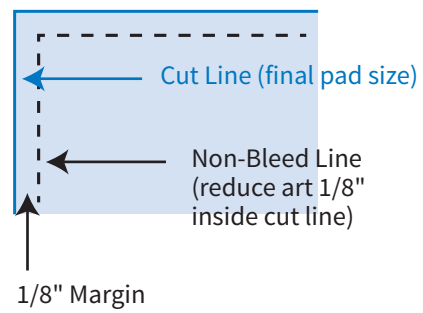

Imprint Area: 10.5"X11.5"
Trim Size: 10.75"X11.75"

NON-BLEED

Adhesive

Adhesive